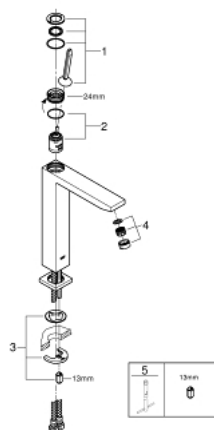

23 661 000 **EUROCUBE JOY SINGLE-LEVER BASIN MIXER 1/2"**  
**XL-SIZE**

**PRODUCT DESCRIPTION**

- Colour: chrome
- single hole installation
- metal lever
- for free-standing basins
- GROHE FeatherControl Joystick cartridge
- GROHE EcoJoy - Less water, perfect flow
- maximum flow rate (at 3 bar): 5 l/min
- SpeedClean mousseur
- GROHE FastFixation Plus installation system
- smooth body
- flexible connection hoses

23 661 000 **EUROCUBE JOY SINGLE-LEVER BASIN MIXER 1/2"**  
**XL-SIZE**

**SPARE PARTS**, april 2015 – now

- 1: Lever (Spare part-nr. 46945000)
  - 2: Cartridge (Spare part-nr. 46907000)
  - 3: Shank mounting kit (Spare part-nr. 46645000)
  - 4: Mousseur (Spare part-nr. 48159000)
  - 5: Mounting wrench (Spare part-nr. 19017000)\*
- \* Optional accessories