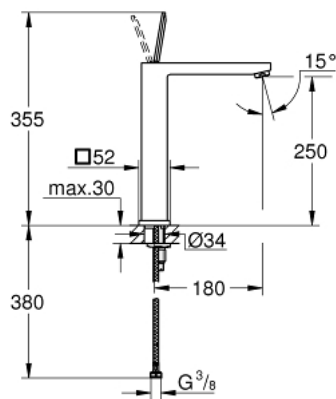

23 661 000 **EUROCUBE JOY SINGLE-LEVER BASIN MIXER 1/2"**  
**XL-SIZE**

**PRODUCT DESCRIPTION**

- Colour: chrome
- single hole installation
- metal lever
- for free-standing basins
- GROHE FeatherControl Joystick cartridge
- GROHE EcoJoy - Less water, perfect flow
- maximum flow rate (at 3 bar): 5 l/min
- SpeedClean mousseur
- GROHE FastFixation Plus installation system
- smooth body
- flexible connection hoses

23 661 000 **EUROCUBE JOY SINGLE-LEVER BASIN MIXER 1/2"**  
**XL-SIZE**

**SPARE PARTS**, april 2015 – now

- 1: Lever (Spare part-nr. 46945000)
  - 2: Cartridge (Spare part-nr. 46907000)
  - 3: Shank mounting kit (Spare part-nr. 46645000)
  - 4: Mousseur (Spare part-nr. 48159000)
  - 5: Mounting wrench (Spare part-nr. 19017000)\*
- \* Optional accessories