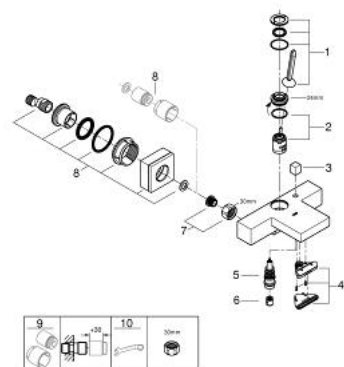

23 666 000 **EUROCUBE JOY SINGLE-LEVER BATH MIXER 1/2"**

PRODUCT DESCRIPTION

- Colour: chrome
- wall mounted
- metal lever
- GROHE FeatherControl Joystick cartridge
- GROHE XL Waterfall
- integrated non-return valve in the shower outlet 1/2"
- S-unions
- protected against backflow

23 666 000 EUROCUBE JOY SINGLE-LEVER BATH MIXER 1/2"

SPARE PARTS, maj 2016 – now

- 1: Lever (Spare part-nr. 46946000)
- 2: Cartridge (Spare part-nr. 46907000)
- 3: Diverter knob (Spare part-nr. 48128000)
- 4: Water flow (Spare part-nr. 47924000)
- 5: Diverter (Spare part-nr. 46947000)
- 6: Non-return valve (Spare part-nr. 08565000)
- 7: Screw connection 1/2" (Spare part-nr. 45044000)
- 8: S-union (Spare part-nr. 47824000)
- 9: Extension set, 30 mm (Spare part-nr. 46238000)*
- 10: Special spanner (Spare part-nr. 19377000)*