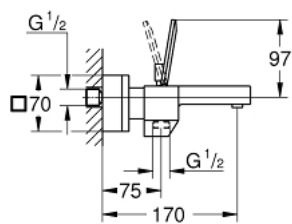

23 666 000 **EUROCUBE JOY SINGLE-LEVER BATH MIXER 1/2"**

PRODUCT DESCRIPTION

- Colour: chrome
- wall mounted
- metal lever
- GROHE FeatherControl Joystick cartridge
- GROHE XL Waterfall
- integrated non-return valve in the shower outlet 1/2"
- S-unions
- protected against backflow

23 666 000 EUROCUBE JOY SINGLE-LEVER BATH MIXER 1/2"

SPARE PARTS, maj 2016 – now

- 1: Lever (Spare part-nr. 46946000)
- 2: Cartridge (Spare part-nr. 46907000)
- 3: Diverter knob (Spare part-nr. 48128000)
- 4: Water flow (Spare part-nr. 47924000)
- 5: Diverter (Spare part-nr. 46947000)
- 6: Non-return valve (Spare part-nr. 08565000)
- 7: Screw connection 1/2" (Spare part-nr. 45044000)
- 8: S-union (Spare part-nr. 47824000)
- 9: Extension set, 30 mm (Spare part-nr. 46238000)*
- 10: Special spanner (Spare part-nr. 19377000)*