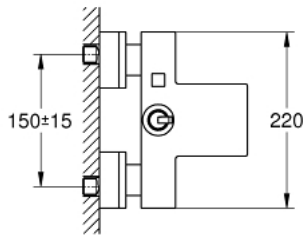

23 666 000 **EUROCUBE JOY SINGLE-LEVER BATH MIXER 1/2"**

PRODUCT DESCRIPTION

- Colour: chrome
- wall mounted
- metal lever
- GROHE FeatherControl Joystick cartridge
- GROHE XL Waterfall
- integrated non-return valve in the shower outlet 1/2"
- S-unions
- protected against backflow

23 666 000 EUROCUBE JOY SINGLE-LEVER BATH MIXER 1/2"

SPARE PARTS, maj 2016 – now

- 1: Lever (Spare part-nr. 46946000)
- 2: Cartridge (Spare part-nr. 46907000)
- 3: Diverter knob (Spare part-nr. 48128000)
- 4: Water flow (Spare part-nr. 47924000)
- 5: Diverter (Spare part-nr. 46947000)
- 6: Non-return valve (Spare part-nr. 08565000)
- 7: Screw connection 1/2" (Spare part-nr. 45044000)
- 8: S-union (Spare part-nr. 47824000)
- 9: Extension set, 30 mm (Spare part-nr. 46238000)*
- 10: Special spanner (Spare part-nr. 19377000)*