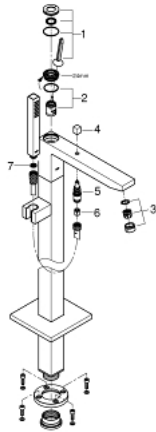

23 667 001 EUROCUBE JOY SINGLE-LEVER BATH MIXER 1/2" FLOOR MOUNTED

PRODUCT DESCRIPTION

- Colour: chrome
- for use with rough-in sets 45 984 001, 29 038 001 or 29 086 000
- without rough-in set (sold separately)
- GROHE FeatherControl Joystick cartridge
- GROHE LongLife finish
- automatic diverter: bath/shower
- spout with mousseur
- hand shower Euphoria Cube+ 6.6 l/min
- Silverflex shower hose 1250 mm 1/2" x 1/2" (28 362)
- projection 298 mm
- integrated non-return valve in the shower outlet 1/2"
- with shower holder
- protected against backflow

23 667 001 EUROCUBE JOY SINGLE-LEVER BATH MIXER 1/2" FLOOR MOUNTED

SPARE PARTS, maj 2016 – now

- 1: Lever (Spare part-nr. 46946000)
- 2: Cartridge (Spare part-nr. 46907000)
- 3: Sistra (Spare part-nr. 13907000)
- 4: Diverter knob (Spare part-nr. 48128000)
- 5: Diverter (Spare part-nr. 65655000)
- 6: Non-return valve (Spare part-nr. 08565000)
- 7: Dirt strainer (Spare part-nr. 0700200M)