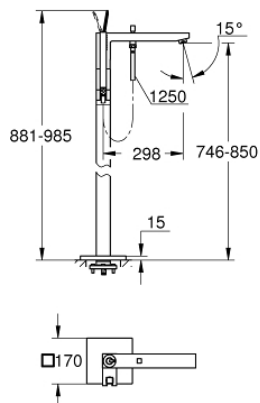

23 667 001 EUROCUBE JOY SINGLE-LEVER BATH MIXER 1/2" FLOOR MOUNTED

PRODUCT DESCRIPTION

- Colour: chrome
- for use with rough-in sets 45 984 001, 29 038 001 or 29 086 000
- without rough-in set (sold separately)
- GROHE FeatherControl Joystick cartridge
- GROHE LongLife finish
- automatic diverter: bath/shower
- spout with mousseur
- hand shower Euphoria Cube+ 6.6 l/min
- Silverflex shower hose 1250 mm 1/2" x 1/2" (28 362)
- projection 298 mm
- integrated non-return valve in the shower outlet 1/2"
- with shower holder
- protected against backflow

23 667 001 EUROCUBE JOY SINGLE-LEVER BATH MIXER 1/2" FLOOR MOUNTED

SPARE PARTS, maj 2016 – now

- 1: Lever (Spare part-nr. 46946000)
- 2: Cartridge (Spare part-nr. 46907000)
- 3: Sistra (Spare part-nr. 13907000)
- 4: Diverter knob (Spare part-nr. 48128000)
- 5: Diverter (Spare part-nr. 65655000)
- 6: Non-return valve (Spare part-nr. 08565000)
- 7: Dirt strainer (Spare part-nr. 0700200M)