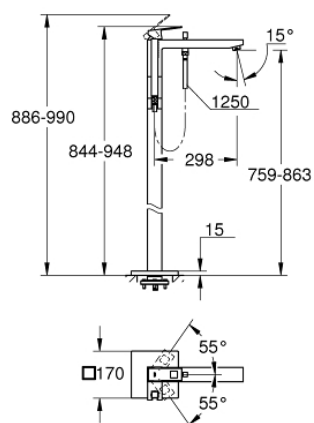

23 672 001 EUROCUBE SINGLE-LEVER BATH MIXER 1/2" FLOOR MOUNTED

PRODUCT DESCRIPTION

- Colour: chrome
- for use with rough-in sets 45 984 001, 29 038 001 or 29 086 000
- without rough-in set (sold separately)
- GROHE SilkMove 35 mm ceramic cartridge
- with temperature limiter
- GROHE LongLife finish
- automatic diverter: bath/shower
- spout with mousseur
- Euphoria Cube+ Stick hand shower 6.6 l/min (26 467)
- Silverflex shower hose 1250 mm 1/2" x 1/2" (28 362)
- projection 298 mm
- integrated non-return valve in the shower outlet 1/2"
- protected against backflow
- with shower holder

23 672 001 EUROCUBE SINGLE-LEVER BATH MIXER 1/2" FLOOR MOUNTED

SPARE PARTS, april 2016 – now

- 1: Lever (Spare part-nr. 46782000)
- 2: Cap (Spare part-nr. 46492000)
- 3: Screw coupling (Spare part-nr. 46460000)
- 4: Cartridge (Spare part-nr. 46374000)
- 5: Diverter knob (Spare part-nr. 48128000)
- 6: Sistra (Spare part-nr. 13907000)
- 7: Diverter (Spare part-nr. 65655000)
- 8: Non-return valve (Spare part-nr. 08565000)
- 9: Dirt strainer (Spare part-nr. 0700200M)
- 10: Socket spanner (Spare part-nr. 19332000)*