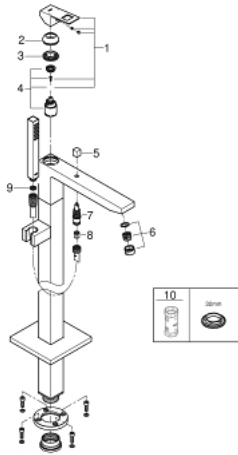

23 672 001 EUROCUBE SINGLE-LEVER BATH MIXER 1/2" FLOOR MOUNTED

PRODUCT DESCRIPTION

- Colour: chrome
- for use with rough-in sets 45 984 001, 29 038 001 or 29 086 000
- without rough-in set (sold separately)
- GROHE SilkMove 35 mm ceramic cartridge
- with temperature limiter
- GROHE LongLife finish
- automatic diverter: bath/shower
- spout with mousseur
- Euphoria Cube+ Stick hand shower 6.6 l/min (26 467)
- Silverflex shower hose 1250 mm 1/2" x 1/2" (28 362)
- projection 298 mm
- integrated non-return valve in the shower outlet 1/2"
- protected against backflow
- with shower holder

23 672 001 EUROCUBE SINGLE-LEVER BATH MIXER 1/2" FLOOR MOUNTED

SPARE PARTS, april 2016 – now

- 1: Lever (Spare part-nr. 46782000)
- 2: Cap (Spare part-nr. 46492000)
- 3: Screw coupling (Spare part-nr. 46460000)
- 4: Cartridge (Spare part-nr. 46374000)
- 5: Diverter knob (Spare part-nr. 48128000)
- 6: Sistra (Spare part-nr. 13907000)
- 7: Diverter (Spare part-nr. 65655000)
- 8: Non-return valve (Spare part-nr. 08565000)
- 9: Dirt strainer (Spare part-nr. 0700200M)
- 10: Socket spanner (Spare part-nr. 19332000)*