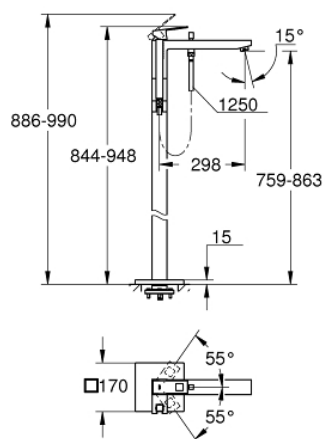

23 672 AL1 EUROCUBE SINGLE-LEVER BATH MIXER 1/2" FLOOR MOUNTED

PRODUCT DESCRIPTION

- Colour: brushed hard graphite
- for use with rough-in sets 45 984 001, 29 038 001 or 29 086 000
- without rough-in set (sold separately)
- GROHE SilkMove 35 mm ceramic cartridge
- with temperature limiter
- GROHE LongLife finish
- automatic diverter: bath/shower
- spout with mousseur
- Euphoria Cube+ Stick hand shower 6.6 l/min (26 467)
- Silverflex shower hose 1250 mm 1/2" x 1/2" (28 362)
- projection 298 mm
- integrated non-return valve in the shower outlet 1/2"
- protected against backflow
- with shower holder

23 672 AL1 EUROCUBE SINGLE-LEVER BATH MIXER 1/2" FLOOR MOUNTED

SPARE PARTS, marec 2019 – now

- 1: Lever (Spare part-nr. 46782AL0)
- 2: Cap (Spare part-nr. 46492AL0)
- 3: Screw coupling (Spare part-nr. 46460000)
- 4: Cartridge (Spare part-nr. 46374000)
- 5: Diverter knob (Spare part-nr. 48128AL0)
- 6: Sistra (Spare part-nr. 13907AL0)
- 7: Diverter (Spare part-nr. 65655AL0)
- 8: Non-return valve (Spare part-nr. 08565000)
- 9: Dirt strainer (Spare part-nr. 0700200M)
- 10: Socket spanner (Spare part-nr. 19332000)*