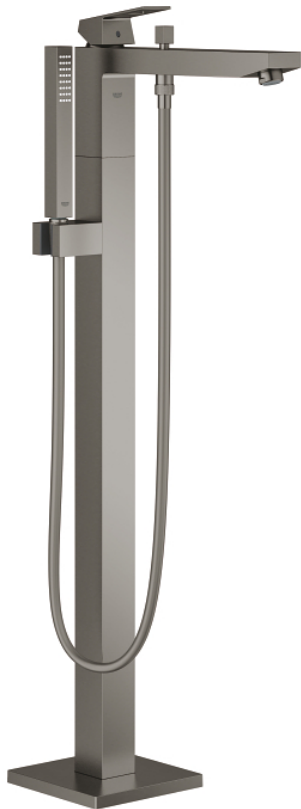

23 672 AL1 EUROCUBE SINGLE-LEVER BATH MIXER 1/2" FLOOR MOUNTED

PRODUCT DESCRIPTION

- Colour: brushed hard graphite
- for use with rough-in sets 45 984 001, 29 038 001 or 29 086 000
- without rough-in set (sold separately)
- GROHE SilkMove 35 mm ceramic cartridge
- with temperature limiter
- GROHE LongLife finish
- automatic diverter: bath/shower
- spout with mousseur
- Euphoria Cube+ Stick hand shower 6.6 l/min (26 467)
- Silverflex shower hose 1250 mm 1/2" x 1/2" (28 362)
- projection 298 mm
- integrated non-return valve in the shower outlet 1/2"
- protected against backflow
- with shower holder

23 672 AL1 EUROCUBE SINGLE-LEVER BATH MIXER 1/2" FLOOR MOUNTED

SPARE PARTS, marec 2019 – now

- 1: Lever (Spare part-nr. 46782AL0)
- 2: Cap (Spare part-nr. 46492AL0)
- 3: Screw coupling (Spare part-nr. 46460000)
- 4: Cartridge (Spare part-nr. 46374000)
- 5: Diverter knob (Spare part-nr. 48128AL0)
- 6: Sistra (Spare part-nr. 13907AL0)
- 7: Diverter (Spare part-nr. 65655AL0)
- 8: Non-return valve (Spare part-nr. 08565000)
- 9: Dirt strainer (Spare part-nr. 0700200M)
- 10: Socket spanner (Spare part-nr. 19332000)*