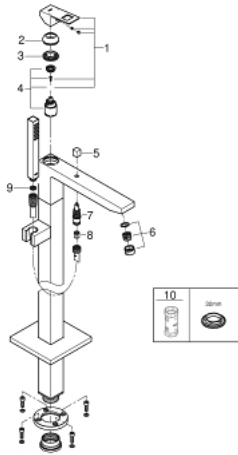

23 672 AL1 EUROCUBE SINGLE-LEVER BATH MIXER 1/2" FLOOR MOUNTED

PRODUCT DESCRIPTION

- Colour: brushed hard graphite
- for use with rough-in sets 45 984 001, 29 038 001 or 29 086 000
- without rough-in set (sold separately)
- GROHE SilkMove 35 mm ceramic cartridge
- with temperature limiter
- GROHE LongLife finish
- automatic diverter: bath/shower
- spout with mousseur
- Euphoria Cube+ Stick hand shower 6.6 l/min (26 467)
- Silverflex shower hose 1250 mm 1/2" x 1/2" (28 362)
- projection 298 mm
- integrated non-return valve in the shower outlet 1/2"
- protected against backflow
- with shower holder

23 672 AL1 EUROCUBE SINGLE-LEVER BATH MIXER 1/2" FLOOR MOUNTED

SPARE PARTS, marec 2019 – now

- 1: Lever (Spare part-nr. 46782AL0)
- 2: Cap (Spare part-nr. 46492AL0)
- 3: Screw coupling (Spare part-nr. 46460000)
- 4: Cartridge (Spare part-nr. 46374000)
- 5: Diverter knob (Spare part-nr. 48128AL0)
- 6: Sistra (Spare part-nr. 13907AL0)
- 7: Diverter (Spare part-nr. 65655AL0)
- 8: Non-return valve (Spare part-nr. 08565000)
- 9: Dirt strainer (Spare part-nr. 0700200M)
- 10: Socket spanner (Spare part-nr. 19332000)*