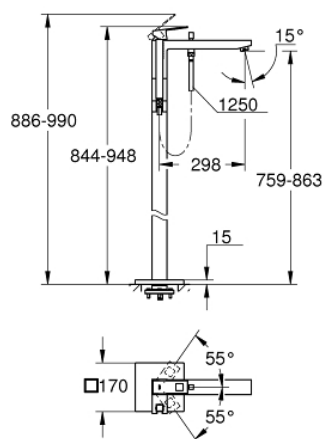

23 672 DC1 EUROUCUBE SINGLE-LEVER BATH MIXER 1/2" FLOOR MOUNTED

PRODUCT DESCRIPTION

- Colour: supersteel
- for use with rough-in sets 45 984 001, 29 038 001 or 29 086 000
- without rough-in set (sold separately)
- GROHE SilkMove 35 mm ceramic cartridge
- with temperature limiter
- GROHE LongLife finish
- automatic diverter: bath/shower
- spout with mousseur
- Euphoria Cube+ Stick hand shower 6.6 l/min (26 467)
- Silverflex shower hose 1250 mm 1/2" x 1/2" (28 362)
- projection 298 mm
- integrated non-return valve in the shower outlet 1/2"
- protected against backflow
- with shower holder

23 672 DC1 EUROUCUBE SINGLE-LEVER BATH MIXER 1/2" FLOOR MOUNTED

SPARE PARTS, julij 2018 – now

- 1: Lever (Spare part-nr. 46782DC0)
- 2: Cap (Spare part-nr. 46492DC0)
- 3: Screw coupling (Spare part-nr. 46460000)
- 4: Cartridge (Spare part-nr. 46374000)
- 5: Diverter knob (Spare part-nr. 48128DC0)
- 6: Sistra (Spare part-nr. 13907DC0)
- 7: Diverter (Spare part-nr. 65655DC0)
- 8: Non-return valve (Spare part-nr. 08565000)
- 9: Dirt strainer (Spare part-nr. 0700200M)
- 10: Socket spanner (Spare part-nr. 19332000)*