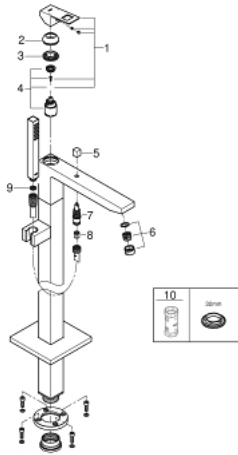

23 672 DC1 EUROUCUBE SINGLE-LEVER BATH MIXER 1/2" FLOOR MOUNTED

PRODUCT DESCRIPTION

- Colour: supersteel
- for use with rough-in sets 45 984 001, 29 038 001 or 29 086 000
- without rough-in set (sold separately)
- GROHE SilkMove 35 mm ceramic cartridge
- with temperature limiter
- GROHE LongLife finish
- automatic diverter: bath/shower
- spout with mousseur
- Euphoria Cube+ Stick hand shower 6.6 l/min (26 467)
- Silverflex shower hose 1250 mm 1/2" x 1/2" (28 362)
- projection 298 mm
- integrated non-return valve in the shower outlet 1/2"
- protected against backflow
- with shower holder

23 672 DC1 EUROUCUBE SINGLE-LEVER BATH MIXER 1/2" FLOOR MOUNTED

SPARE PARTS, julij 2018 – now

- 1: Lever (Spare part-nr. 46782DC0)
- 2: Cap (Spare part-nr. 46492DC0)
- 3: Screw coupling (Spare part-nr. 46460000)
- 4: Cartridge (Spare part-nr. 46374000)
- 5: Diverter knob (Spare part-nr. 48128DC0)
- 6: Sistra (Spare part-nr. 13907DC0)
- 7: Diverter (Spare part-nr. 65655DC0)
- 8: Non-return valve (Spare part-nr. 08565000)
- 9: Dirt strainer (Spare part-nr. 0700200M)
- 10: Socket spanner (Spare part-nr. 19332000)*