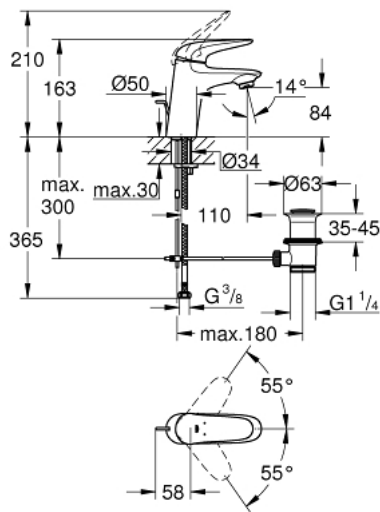

23 707 003 **EUROSTYLE SINGLE-LEVER BASIN MIXER 1/2"**
S-SIZE

PRODUCT DESCRIPTION

- Colour: chrome
- single hole installation
- solid metal lever
- GROHE SilkMove 35 mm ceramic cartridge
- adjustable flow rate limiter
- with temperature limiter
- GROHE LongLife finish
- GROHE EcoJoy - Less water, perfect flow
- maximum flow rate (at 3 bar): 5 l/min
- GROHE FastFixation rapid installation system
- pop-up waste set 1 1/4"
- flexible connection hoses

23 707 003 **EUROSTYLE SINGLE-LEVER BASIN MIXER 1/2"**
S-SIZE

SPARE PARTS, november 2015 – now

- 1: Solid metal lever (Spare part-nr. 46951000)
 - 2: Cap (Spare part-nr. 46492000)
 - 3: Screw coupling (Spare part-nr. 46460000)
 - 4: Cartridge (Spare part-nr. 46374000)
 - 5: Pop-up rod (Spare part-nr. 46739000)
 - 6: Mousseur (Spare part-nr. 48159000)
 - 7: Shank mounting kit (Spare part-nr. 46671000)
 - 8: Waste set 1 1/4" (Spare part-nr. 28910000)
 - 8.1: Plug (Spare part-nr. 07182000)
 - 8.2: Eccentric rod (Spare part-nr. 07052000)
 - 9: Eccentric rod (Spare part-nr. 07341000)*
 - 10: Socket spanner (Spare part-nr. 19332000)*
 - 11: Mounting wrench (Spare part-nr. 19017000)*
- * Optional accessories