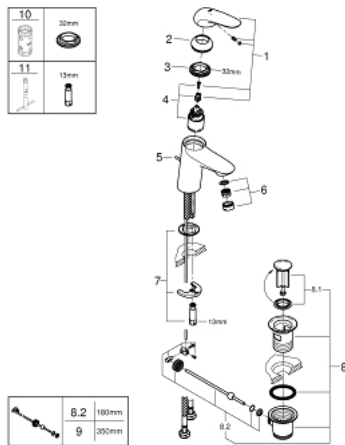

23 707 003 **EUROSTYLE SINGLE-LEVER BASIN MIXER 1/2"**
S-SIZE

PRODUCT DESCRIPTION

- Colour: chrome
- single hole installation
- solid metal lever
- GROHE SilkMove 35 mm ceramic cartridge
- adjustable flow rate limiter
- with temperature limiter
- GROHE LongLife finish
- GROHE EcoJoy - Less water, perfect flow
- maximum flow rate (at 3 bar): 5 l/min
- GROHE FastFixation rapid installation system
- pop-up waste set 1 1/4"
- flexible connection hoses

23 707 003 **EUROSTYLE SINGLE-LEVER BASIN MIXER 1/2"**
S-SIZE

SPARE PARTS, november 2015 – now

- 1: Solid metal lever (Spare part-nr. 46951000)
 - 2: Cap (Spare part-nr. 46492000)
 - 3: Screw coupling (Spare part-nr. 46460000)
 - 4: Cartridge (Spare part-nr. 46374000)
 - 5: Pop-up rod (Spare part-nr. 46739000)
 - 6: Mousseur (Spare part-nr. 48159000)
 - 7: Shank mounting kit (Spare part-nr. 46671000)
 - 8: Waste set 1 1/4" (Spare part-nr. 28910000)
 - 8.1: Plug (Spare part-nr. 07182000)
 - 8.2: Eccentric rod (Spare part-nr. 07052000)
 - 9: Eccentric rod (Spare part-nr. 07341000)*
 - 10: Socket spanner (Spare part-nr. 19332000)*
 - 11: Mounting wrench (Spare part-nr. 19017000)*
- * Optional accessories