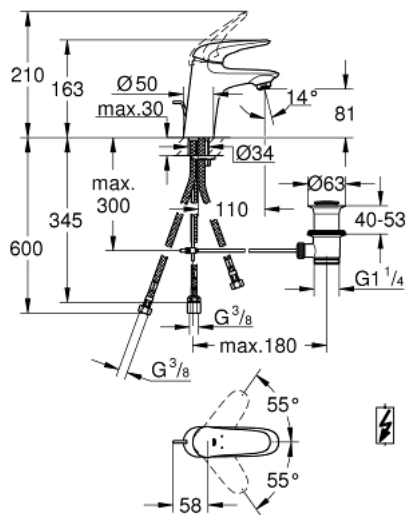

23 710 003 **EUROSTYLE SINGLE-LEVER BASIN MIXER 1/2"**
S-SIZE

PRODUCT DESCRIPTION

- Colour: chrome
- single hole installation
- solid metal lever
- GROHE SilkMove 35 mm ceramic cartridge
- adjustable flow rate limiter
- with temperature limiter
- GROHE LongLife finish
- GROHE FastFixation rapid installation system
- flow straightener
- pop-up waste set 1 1/4"
- flexible connection hoses
- for open water heater

23 710 003 **EUROSTYLE SINGLE-LEVER BASIN MIXER 1/2"**
S-SIZE

SPARE PARTS, november 2015 – now

- 1: Solid metal lever (Spare part-nr. 46951000)
 - 2: Cap (Spare part-nr. 46492000)
 - 3: Screw coupling (Spare part-nr. 46460000)
 - 4: Cartridge (Spare part-nr. 46558000)
 - 5: Pop-up rod (Spare part-nr. 46739000)
 - 6: Flow straightener (Spare part-nr. 46162000)
 - 7: Shank mounting kit (Spare part-nr. 46671000)
 - 8: Waste set 1 1/4" (Spare part-nr. 28910000)
 - 8.1: Plug (Spare part-nr. 07182000)
 - 8.2: Eccentric rod (Spare part-nr. 07052000)
 - 9: Eccentric rod (Spare part-nr. 07341000)*
 - 10: Temperature limiter (Spare part-nr. 46375000)*
 - 11: Socket spanner (Spare part-nr. 19332000)*
 - 12: Mounting wrench (Spare part-nr. 19017000)*
- * Optional accessories