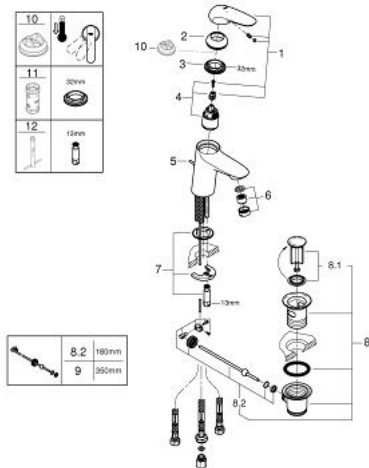

23 710 003 **EUROSTYLE SINGLE-LEVER BASIN MIXER 1/2"**
S-SIZE

PRODUCT DESCRIPTION

- Colour: chrome
- single hole installation
- solid metal lever
- GROHE SilkMove 35 mm ceramic cartridge
- adjustable flow rate limiter
- with temperature limiter
- GROHE LongLife finish
- GROHE FastFixation rapid installation system
- flow straightener
- pop-up waste set 1 1/4"
- flexible connection hoses
- for open water heater

23 710 003 **EUROSTYLE SINGLE-LEVER BASIN MIXER 1/2"**
S-SIZE

SPARE PARTS, november 2015 – now

- 1: Solid metal lever (Spare part-nr. 46951000)
 - 2: Cap (Spare part-nr. 46492000)
 - 3: Screw coupling (Spare part-nr. 46460000)
 - 4: Cartridge (Spare part-nr. 46558000)
 - 5: Pop-up rod (Spare part-nr. 46739000)
 - 6: Flow straightener (Spare part-nr. 46162000)
 - 7: Shank mounting kit (Spare part-nr. 46671000)
 - 8: Waste set 1 1/4" (Spare part-nr. 28910000)
 - 8.1: Plug (Spare part-nr. 07182000)
 - 8.2: Eccentric rod (Spare part-nr. 07052000)
 - 9: Eccentric rod (Spare part-nr. 07341000)*
 - 10: Temperature limiter (Spare part-nr. 46375000)*
 - 11: Socket spanner (Spare part-nr. 19332000)*
 - 12: Mounting wrench (Spare part-nr. 19017000)*
- * Optional accessories