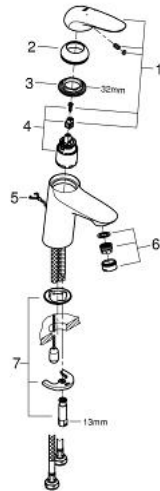

23 713 003 **EUROSTYLE SINGLE-LEVER BASIN MIXER 1/2"**  
**S-SIZE**

**PRODUCT DESCRIPTION**

- Colour: chrome
- single hole installation
- solid metal lever
- GROHE SilkMove 35 mm ceramic cartridge
- adjustable flow rate limiter
- with temperature limiter
- GROHE LongLife finish
- GROHE EcoJoy - Less water, perfect flow
- maximum flow rate (at 3 bar): 5 l/min
- GROHE FastFixation rapid installation system
- retractable chain
- flexible connection hoses

23 713 003 **EUROSTYLE SINGLE-LEVER BASIN MIXER 1/2"**  
**S-SIZE**

**SPARE PARTS**, november 2015 – now

- 1: Solid metal lever (Spare part-nr. 46951000)
  - 2: Cap (Spare part-nr. 46492000)
  - 3: Screw coupling (Spare part-nr. 46460000)
  - 4: Cartridge (Spare part-nr. 46374000)
  - 5: Chain (Spare part-nr. 06815000)
  - 6: Mousseur (Spare part-nr. 48159000)
  - 7: Shank mounting kit (Spare part-nr. 46671000)
  - 8: Socket spanner (Spare part-nr. 19332000)\*
  - 9: Mounting wrench (Spare part-nr. 19017000)\*
- \* Optional accessories