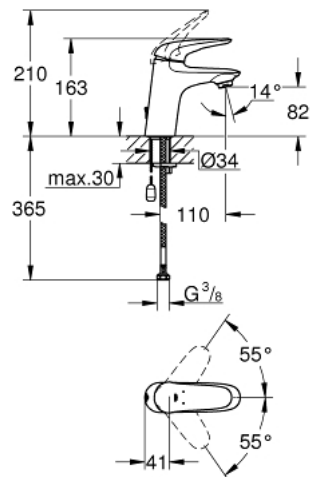

23 713 003 **EUROSTYLE SINGLE-LEVER BASIN MIXER 1/2"**  
**S-SIZE**

**PRODUCT DESCRIPTION**

- Colour: chrome
- single hole installation
- solid metal lever
- GROHE SilkMove 35 mm ceramic cartridge
- adjustable flow rate limiter
- with temperature limiter
- GROHE LongLife finish
- GROHE EcoJoy - Less water, perfect flow
- maximum flow rate (at 3 bar): 5 l/min
- GROHE FastFixation rapid installation system
- retractable chain
- flexible connection hoses

23 713 003 **EUROSTYLE SINGLE-LEVER BASIN MIXER 1/2"**  
**S-SIZE**

**SPARE PARTS**, november 2015 – now

- 1: Solid metal lever (Spare part-nr. 46951000)
  - 2: Cap (Spare part-nr. 46492000)
  - 3: Screw coupling (Spare part-nr. 46460000)
  - 4: Cartridge (Spare part-nr. 46374000)
  - 5: Chain (Spare part-nr. 06815000)
  - 6: Mousseur (Spare part-nr. 48159000)
  - 7: Shank mounting kit (Spare part-nr. 46671000)
  - 8: Socket spanner (Spare part-nr. 19332000)\*
  - 9: Mounting wrench (Spare part-nr. 19017000)\*
- \* Optional accessories