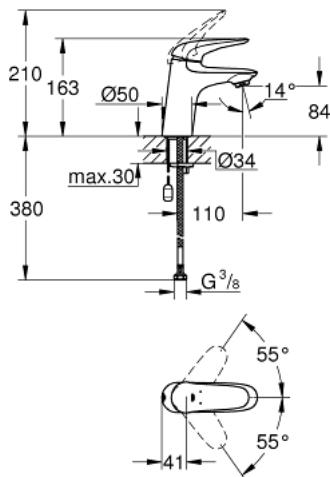

23 714 003 **EUROSTYLE SINGLE-LEVER BASIN MIXER 1/2"**
S-SIZE

PRODUCT DESCRIPTION

- Colour: chrome
- single hole installation
- solid metal lever
- GROHE SilkMove 35 mm ceramic cartridge
- adjustable flow rate limiter
- with temperature limiter
- GROHE LongLife finish
- mousseur 5.7 l/min
- Protected Water Ways no contact of water with lead or nickel inside the tap
- GROHE FastFixation rapid installation system
- retractable chain
- flexible connection hoses

23 714 003 **EUROSTYLE SINGLE-LEVER BASIN MIXER 1/2"**
S-SIZE

SPARE PARTS, november 2015 – now

- 1: Solid metal lever (Spare part-nr. 46951000)
 - 2: Cap (Spare part-nr. 46492000)
 - 3: Screw ring (Spare part-nr. 46815000)
 - 4: Cartridge (Spare part-nr. 46374000)
 - 5: Mousseur (Spare part-nr. 48159000)
 - 6: Chain (Spare part-nr. 06815000)
 - 7: Shank mounting kit (Spare part-nr. 46671000)
 - 8: Socket spanner (Spare part-nr. 19332000)*
 - 9: Mounting wrench (Spare part-nr. 19017000)*
- * Optional accessories