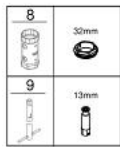

23 714 003 **EUROSTYLE SINGLE-LEVER BASIN MIXER 1/2"**
S-SIZE

PRODUCT DESCRIPTION

- Colour: chrome
- single hole installation
- solid metal lever
- GROHE SilkMove 35 mm ceramic cartridge
- adjustable flow rate limiter
- with temperature limiter
- GROHE LongLife finish
- mousseur 5.7 l/min
- Protected Water Ways no contact of water with lead or nickel inside the tap
- GROHE FastFixation rapid installation system
- retractable chain
- flexible connection hoses

23 714 003 **EUROSTYLE SINGLE-LEVER BASIN MIXER 1/2"**
S-SIZE

SPARE PARTS, november 2015 – now

- 1: Solid metal lever (Spare part-nr. 46951000)
 - 2: Cap (Spare part-nr. 46492000)
 - 3: Screw ring (Spare part-nr. 46815000)
 - 4: Cartridge (Spare part-nr. 46374000)
 - 5: Mousseur (Spare part-nr. 48159000)
 - 6: Chain (Spare part-nr. 06815000)
 - 7: Shank mounting kit (Spare part-nr. 46671000)
 - 8: Socket spanner (Spare part-nr. 19332000)*
 - 9: Mounting wrench (Spare part-nr. 19017000)*
- * Optional accessories