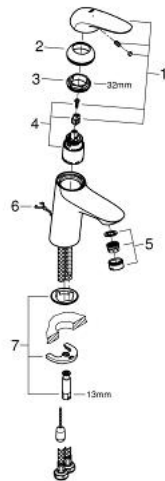

23 714 003 **EUROSTYLE SINGLE-LEVER BASIN MIXER 1/2"**
S-SIZE

PRODUCT DESCRIPTION

- Colour: chrome
- single hole installation
- solid metal lever
- GROHE SilkMove 35 mm ceramic cartridge
- adjustable flow rate limiter
- with temperature limiter
- GROHE LongLife finish
- mousseur 5.7 l/min
- Protected Water Ways no contact of water with lead or nickel inside the tap
- GROHE FastFixation rapid installation system
- retractable chain
- flexible connection hoses

23 714 003 **EUROSTYLE SINGLE-LEVER BASIN MIXER 1/2"**
S-SIZE

SPARE PARTS, november 2015 – now

- 1: Solid metal lever (Spare part-nr. 46951000)
 - 2: Cap (Spare part-nr. 46492000)
 - 3: Screw ring (Spare part-nr. 46815000)
 - 4: Cartridge (Spare part-nr. 46374000)
 - 5: Mousseur (Spare part-nr. 48159000)
 - 6: Chain (Spare part-nr. 06815000)
 - 7: Shank mounting kit (Spare part-nr. 46671000)
 - 8: Socket spanner (Spare part-nr. 19332000)*
 - 9: Mounting wrench (Spare part-nr. 19017000)*
- * Optional accessories