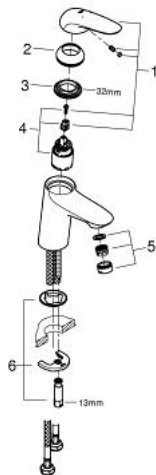

23 715 003 **EUROSTYLE SINGLE-LEVER BASIN MIXER 1/2"**  
**S-SIZE**

**PRODUCT DESCRIPTION**

- Colour: chrome
- single hole installation
- solid metal lever
- GROHE SilkMove 35 mm ceramic cartridge
- adjustable flow rate limiter
- with temperature limiter
- GROHE LongLife finish
- GROHE EcoJoy - Less water, perfect flow
- maximum flow rate (at 3 bar): 5 l/min
- GROHE FastFixation rapid installation system
- smooth body
- flexible connection hoses

23 715 003 **EUROSTYLE SINGLE-LEVER BASIN MIXER 1/2"**  
**S-SIZE**

**SPARE PARTS**, november 2015 – now

- 1: Solid metal lever (Spare part-nr. 46951000)
  - 2: Cap (Spare part-nr. 46492000)
  - 3: Screw coupling (Spare part-nr. 46460000)
  - 4: Cartridge (Spare part-nr. 46374000)
  - 5: Mousseur (Spare part-nr. 48159000)
  - 6: Shank mounting kit (Spare part-nr. 46671000)
  - 7: Socket spanner (Spare part-nr. 19332000)\*
  - 8: Mounting wrench (Spare part-nr. 19017000)\*
- \* Optional accessories