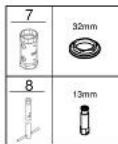

23 715 003 **EUROSTYLE SINGLE-LEVER BASIN MIXER 1/2"**  
**S-SIZE**

**PRODUCT DESCRIPTION**

- Colour: chrome
- single hole installation
- solid metal lever
- GROHE SilkMove 35 mm ceramic cartridge
- adjustable flow rate limiter
- with temperature limiter
- GROHE LongLife finish
- GROHE EcoJoy - Less water, perfect flow
- maximum flow rate (at 3 bar): 5 l/min
- GROHE FastFixation rapid installation system
- smooth body
- flexible connection hoses

23 715 003 **EUROSTYLE SINGLE-LEVER BASIN MIXER 1/2"**  
**S-SIZE**

**SPARE PARTS**, november 2015 – now

- 1: Solid metal lever (Spare part-nr. 46951000)
  - 2: Cap (Spare part-nr. 46492000)
  - 3: Screw coupling (Spare part-nr. 46460000)
  - 4: Cartridge (Spare part-nr. 46374000)
  - 5: Mousseur (Spare part-nr. 48159000)
  - 6: Shank mounting kit (Spare part-nr. 46671000)
  - 7: Socket spanner (Spare part-nr. 19332000)\*
  - 8: Mounting wrench (Spare part-nr. 19017000)\*
- \* Optional accessories