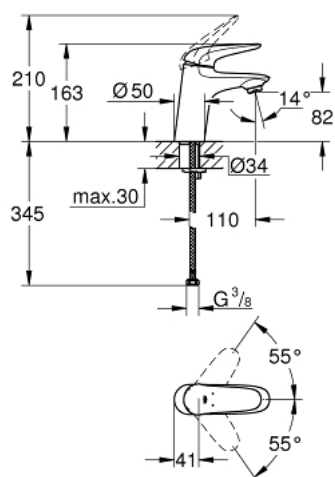

23 715 003 **EUROSTYLE SINGLE-LEVER BASIN MIXER 1/2"**  
**S-SIZE**

**PRODUCT DESCRIPTION**

- Colour: chrome
- single hole installation
- solid metal lever
- GROHE SilkMove 35 mm ceramic cartridge
- adjustable flow rate limiter
- with temperature limiter
- GROHE LongLife finish
- GROHE EcoJoy - Less water, perfect flow
- maximum flow rate (at 3 bar): 5 l/min
- GROHE FastFixation rapid installation system
- smooth body
- flexible connection hoses

23 715 003 **EUROSTYLE SINGLE-LEVER BASIN MIXER 1/2"**  
**S-SIZE**

**SPARE PARTS**, november 2015 – now

- 1: Solid metal lever (Spare part-nr. 46951000)
  - 2: Cap (Spare part-nr. 46492000)
  - 3: Screw coupling (Spare part-nr. 46460000)
  - 4: Cartridge (Spare part-nr. 46374000)
  - 5: Mousseur (Spare part-nr. 48159000)
  - 6: Shank mounting kit (Spare part-nr. 46671000)
  - 7: Socket spanner (Spare part-nr. 19332000)\*
  - 8: Mounting wrench (Spare part-nr. 19017000)\*
- \* Optional accessories