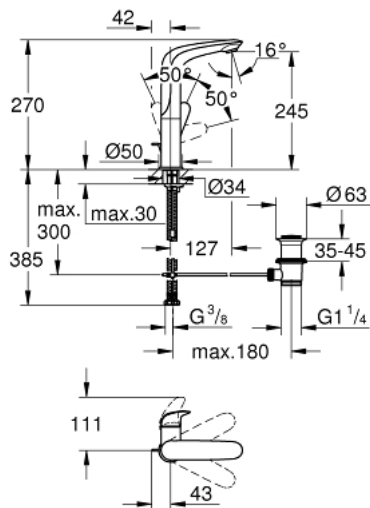

23 718 003 **EUROSTYLE SINGLE-LEVER BASIN MIXER 1/2"**  
**L-SIZE**

**PRODUCT DESCRIPTION**

- Colour: chrome
- single hole installation
- solid metal lever
- with temperature limiter
- GROHE LongLife finish
- GROHE EcoJoy - Less water, perfect flow
- maximum flow rate (at 3 bar): 5 l/min
- GROHE FastFixation rapid installation system
- swivel cast spout
- swivel area 360°
- pop-up waste set 1 1/4"

23 718 003 **EUROSTYLE SINGLE-LEVER BASIN MIXER 1/2"**  
**L-SIZE**

**SPARE PARTS**, junij 2019 – now

- 1: Solid metal lever (Spare part-nr. 46953000)
  - 2: Fitting ring (Spare part-nr. 46715000)
  - 3: Cartridge (Spare part-nr. 46580000)
  - 4: Mousseur (Spare part-nr. 48159000)
  - 5: Pop-up rod (Spare part-nr. 46739000)
  - 6: Shank mounting kit (Spare part-nr. 46671000)
  - 7: Waste set 1 1/4" (Spare part-nr. 28910000)
  - 7.1: Plug (Spare part-nr. 07182000)
  - 7.2: Eccentric rod (Spare part-nr. 07052000)
  - 8: Eccentric rod (Spare part-nr. 07341000)\*
  - 9: Mounting wrench (Spare part-nr. 19017000)\*
- \* Optional accessories