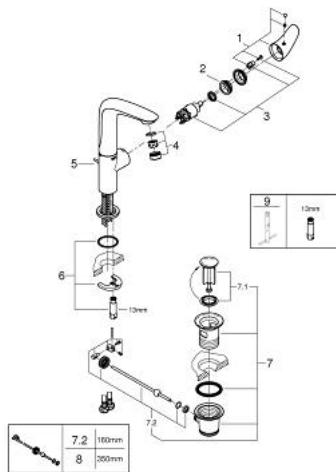

23 718 003 **EUROSTYLE SINGLE-LEVER BASIN MIXER 1/2"**  
**L-SIZE**

**PRODUCT DESCRIPTION**

- Colour: chrome
- single hole installation
- solid metal lever
- with temperature limiter
- GROHE LongLife finish
- GROHE EcoJoy - Less water, perfect flow
- maximum flow rate (at 3 bar): 5 l/min
- GROHE FastFixation rapid installation system
- swivel cast spout
- swivel area 360°
- pop-up waste set 1 1/4"

23 718 003 **EUROSTYLE SINGLE-LEVER BASIN MIXER 1/2"**  
**L-SIZE**

**SPARE PARTS**, junij 2019 – now

- 1: Solid metal lever (Spare part-nr. 46953000)
  - 2: Fitting ring (Spare part-nr. 46715000)
  - 3: Cartridge (Spare part-nr. 46580000)
  - 4: Mousseur (Spare part-nr. 48159000)
  - 5: Pop-up rod (Spare part-nr. 46739000)
  - 6: Shank mounting kit (Spare part-nr. 46671000)
  - 7: Waste set 1 1/4" (Spare part-nr. 28910000)
  - 7.1: Plug (Spare part-nr. 07182000)
  - 7.2: Eccentric rod (Spare part-nr. 07052000)
  - 8: Eccentric rod (Spare part-nr. 07341000)\*
  - 9: Mounting wrench (Spare part-nr. 19017000)\*
- \* Optional accessories