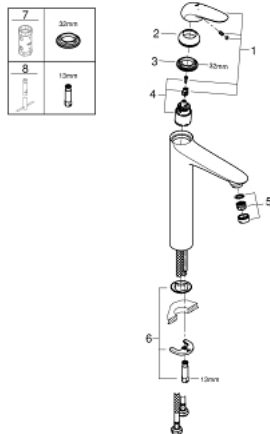

23 719 003 **EUROSTYLE SINGLE-LEVER BASIN MIXER 1/2"**
XL-SIZE

PRODUCT DESCRIPTION

- Colour: chrome
- single hole installation
- solid metal lever
- for free-standing basins
- GROHE SilkMove 35 mm ceramic cartridge
- with temperature limiter
- GROHE LongLife finish
- GROHE EcoJoy - Less water, perfect flow
- maximum flow rate (at 3 bar): 5 l/min
- GROHE FastFixation rapid installation system
- smooth body
- flexible connection hoses

23 719 003 **EUROSTYLE SINGLE-LEVER BASIN MIXER 1/2"**
XL-SIZE

SPARE PARTS, november 2015 – now

- 1: Solid metal lever (Spare part-nr. 46951000)
 - 2: Cap (Spare part-nr. 46492000)
 - 3: Screw coupling (Spare part-nr. 46460000)
 - 4: Cartridge (Spare part-nr. 46374000)
 - 5: Flow straightener (Spare part-nr. 46837000)
 - 6: Shank mounting kit (Spare part-nr. 46671000)
 - 7: Socket spanner (Spare part-nr. 19332000)*
 - 8: Mounting wrench (Spare part-nr. 19017000)*
- * Optional accessories