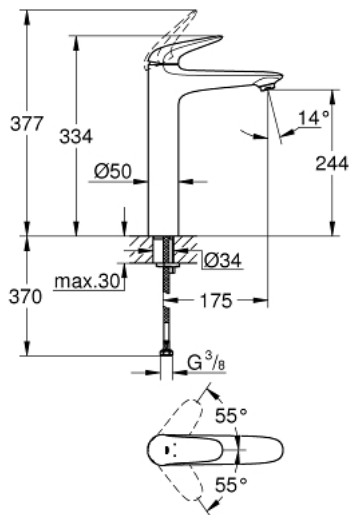

23 719 003 **EUROSTYLE SINGLE-LEVER BASIN MIXER 1/2"**
XL-SIZE

PRODUCT DESCRIPTION

- Colour: chrome
- single hole installation
- solid metal lever
- for free-standing basins
- GROHE SilkMove 35 mm ceramic cartridge
- with temperature limiter
- GROHE LongLife finish
- GROHE EcoJoy - Less water, perfect flow
- maximum flow rate (at 3 bar): 5 l/min
- GROHE FastFixation rapid installation system
- smooth body
- flexible connection hoses

23 719 003 **EUROSTYLE SINGLE-LEVER BASIN MIXER 1/2"**
XL-SIZE

SPARE PARTS, november 2015 – now

- 1: Solid metal lever (Spare part-nr. 46951000)
 - 2: Cap (Spare part-nr. 46492000)
 - 3: Screw coupling (Spare part-nr. 46460000)
 - 4: Cartridge (Spare part-nr. 46374000)
 - 5: Flow straightener (Spare part-nr. 46837000)
 - 6: Shank mounting kit (Spare part-nr. 46671000)
 - 7: Socket spanner (Spare part-nr. 19332000)*
 - 8: Mounting wrench (Spare part-nr. 19017000)*
- * Optional accessories