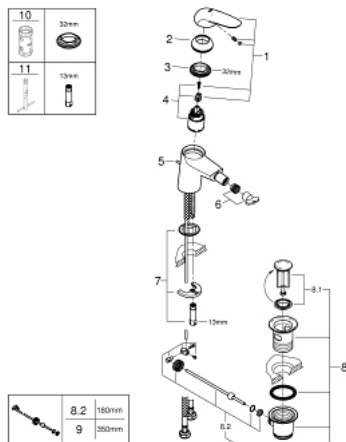

23 720 003 EUROSTYLE SINGLE-LEVER BIDET MIXER 1/2" S-SIZE

PRODUCT DESCRIPTION

- Colour: chrome
- single hole installation
- solid metal lever
- GROHE SilkMove 35 mm ceramic cartridge
- adjustable flow rate limiter
- with temperature limiter
- GROHE LongLife finish
- GROHE EcoJoy - Less water, perfect flow
- maximum flow rate (at 3 bar): 5 l/min
- GROHE FastFixation rapid installation system
- with ball joint
- pop-up waste set 1 1/4"
- flexible connection hoses

23 720 003 EUROSTYLE SINGLE-LEVER BIDET MIXER 1/2" S-SIZE

SPARE PARTS, november 2015 – now

- 1: Solid metal lever (Spare part-nr. 46951000)
- 2: Cap (Spare part-nr. 46492000)
- 3: Screw coupling (Spare part-nr. 46460000)
- 4: Cartridge (Spare part-nr. 46374000)
- 5: Pop-up rod (Spare part-nr. 46739000)
- 6: Mousseur (Spare part-nr. 13998000)
- 7: Shank mounting kit (Spare part-nr. 46671000)
- 8: Waste set 1 1/4" (Spare part-nr. 28910000)
- 8.1: Plug (Spare part-nr. 07182000)
- 8.2: Eccentric rod (Spare part-nr. 07052000)
- 9: Eccentric rod (Spare part-nr. 07341000)*
- 10: Socket spanner (Spare part-nr. 19332000)*
- 11: Mounting wrench (Spare part-nr. 19017000)*