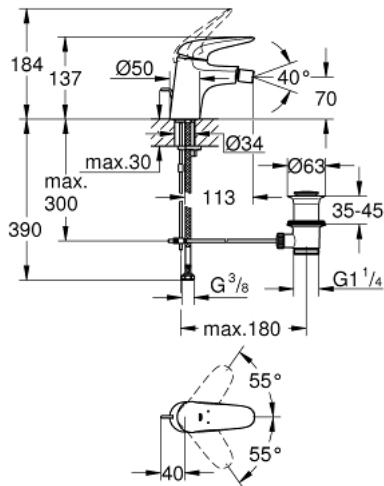

23 720 003 EUROSTYLE SINGLE-LEVER BIDET MIXER 1/2" S-SIZE

PRODUCT DESCRIPTION

- Colour: chrome
- single hole installation
- solid metal lever
- GROHE SilkMove 35 mm ceramic cartridge
- adjustable flow rate limiter
- with temperature limiter
- GROHE LongLife finish
- GROHE EcoJoy - Less water, perfect flow
- maximum flow rate (at 3 bar): 5 l/min
- GROHE FastFixation rapid installation system
- with ball joint
- pop-up waste set 1 1/4"
- flexible connection hoses

23 720 003 EUROSTYLE SINGLE-LEVER BIDET MIXER 1/2" S-SIZE

SPARE PARTS, november 2015 – now

- 1: Solid metal lever (Spare part-nr. 46951000)
- 2: Cap (Spare part-nr. 46492000)
- 3: Screw coupling (Spare part-nr. 46460000)
- 4: Cartridge (Spare part-nr. 46374000)
- 5: Pop-up rod (Spare part-nr. 46739000)
- 6: Mousseur (Spare part-nr. 13998000)
- 7: Shank mounting kit (Spare part-nr. 46671000)
- 8: Waste set 1 1/4" (Spare part-nr. 28910000)
- 8.1: Plug (Spare part-nr. 07182000)
- 8.2: Eccentric rod (Spare part-nr. 07052000)
- 9: Eccentric rod (Spare part-nr. 07341000)*
- 10: Socket spanner (Spare part-nr. 19332000)*
- 11: Mounting wrench (Spare part-nr. 19017000)*