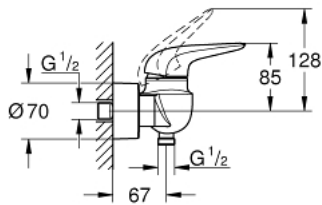

23 722 003 EUROSTYLE SINGLE-LEVER SHOWER MIXER 1/2"

PRODUCT DESCRIPTION

- Colour: chrome
- wall mounted
- solid metal lever
- GROHE SilkMove 35 mm ceramic cartridge
- with temperature limiter
- GROHE LongLife finish
- adjustable flow rate limiter
- shower outlet 1/2" with integrated non-return valve
- covered S-unions
- metal wall escutcheons
- protected against backflow

23 722 003 EUROSTYLE SINGLE-LEVER SHOWER MIXER 1/2"

SPARE PARTS, november 2015 – now

- 1: Solid metal lever (Spare part-nr. 46954000)
- 2: Cap (Spare part-nr. 46436000)
- 3: Screw coupling (Spare part-nr. 46460000)
- 4: Cartridge (Spare part-nr. 46374000)
- 5: Non-return valve (Spare part-nr. 48276000)
- 6: Screw connection 1/2" (Spare part-nr. 45044000)
- 7: S-union (Spare part-nr. 12693000)
- 8: Socket spanner (Spare part-nr. 19332000)*
- 9: Extension set, 30 mm (Spare part-nr. 46238000)*
- 10: Special spanner (Spare part-nr. 19377000)*