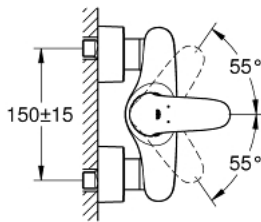

23 722 003 EUROSTYLE SINGLE-LEVER SHOWER MIXER 1/2"

PRODUCT DESCRIPTION

- Colour: chrome
- wall mounted
- solid metal lever
- GROHE SilkMove 35 mm ceramic cartridge
- with temperature limiter
- GROHE LongLife finish
- adjustable flow rate limiter
- shower outlet 1/2" with integrated non-return valve
- covered S-unions
- metal wall escutcheons
- protected against backflow

23 722 003 EUROSTYLE SINGLE-LEVER SHOWER MIXER 1/2"

SPARE PARTS, november 2015 – now

- 1: Solid metal lever (Spare part-nr. 46954000)
- 2: Cap (Spare part-nr. 46436000)
- 3: Screw coupling (Spare part-nr. 46460000)
- 4: Cartridge (Spare part-nr. 46374000)
- 5: Non-return valve (Spare part-nr. 48276000)
- 6: Screw connection 1/2" (Spare part-nr. 45044000)
- 7: S-union (Spare part-nr. 12693000)
- 8: Socket spanner (Spare part-nr. 19332000)*
- 9: Extension set, 30 mm (Spare part-nr. 46238000)*
- 10: Special spanner (Spare part-nr. 19377000)*