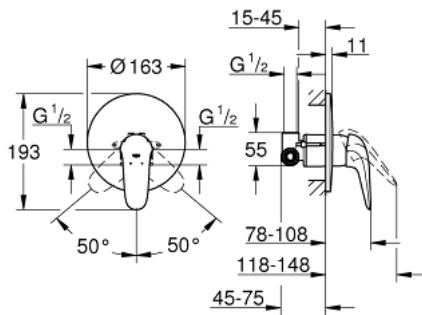

23 725 003 EUROSTYLE SINGLE-LEVER SHOWER MIXER 1/2"

PRODUCT DESCRIPTION

- Colour: chrome
- wall installation
- consisting of:
 - set for final installation
 - (19 507 003)
 - with concealed body
 - solid metal lever
 - GROHE SilkMove 46 mm ceramic cartridge
 - adjustable flow rate limiter
 - GROHE LongLife finish
 - metal wall escutcheon
 - escutcheon and shaft sealing
 - GROHE FastFixation covered fixation
 - optional temperature limiter ref. no. 46 308

23 725 003 EUROSTYLE SINGLE-LEVER SHOWER MIXER 1/2"

SPARE PARTS, november 2015 – now

- 1: Solid metal lever (Spare part-nr. 46954000)
 - 2: Escutcheon (Spare part-nr. 46904000)
 - 3: Cartridge (Spare part-nr. 46048000)
 - 4: Temperature limiter (Spare part-nr. 46308000)*
 - 5: Extension set (Spare part-nr. 46191000)*
 - 6: Extension set (Spare part-nr. 46343000)*
- * Optional accessories