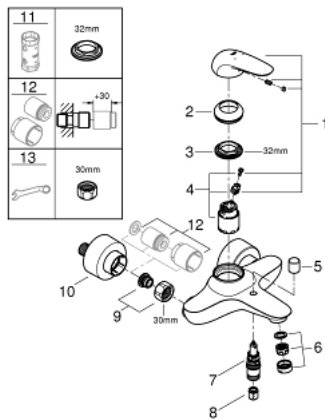

## 23 726 003 EUROSTYLE SINGLE-LEVER BATH MIXER 1/2"

### PRODUCT DESCRIPTION

- Colour: chrome
- wall mounted
- solid metal lever
- GROHE SilkMove 35 mm ceramic cartridge
- with temperature limiter
- GROHE LongLife finish
- adjustable flow rate limiter
- automatic diverter: bath/shower
- mousseur
- shower outlet 1/2" with integrated non-return valve
- covered S-unions
- protected against backflow

### SPARE PARTS, november 2015 – now

- 1: Solid metal lever (Spare part-nr. 46954000)
- 2: Cap (Spare part-nr. 46436000)
- 3: Screw coupling (Spare part-nr. 46460000)
- 4: Cartridge (Spare part-nr. 46374000)
- 5: Diverter knob (Spare part-nr. 64309000)
- 6: Mousseur (Spare part-nr. 13952000)
- 7: Diverter (Spare part-nr. 65655000)
- 8: Non-return valve (Spare part-nr. 48276000)
- 9: Screw connection 1/2" (Spare part-nr. 45044000)
- 10: S-union (Spare part-nr. 12693000)
- 11: Socket spanner (Spare part-nr. 19332000)\*
- 12: Extension set, 30 mm (Spare part-nr. 46238000)\*
- 13: Special spanner (Spare part-nr. 19377000)\*