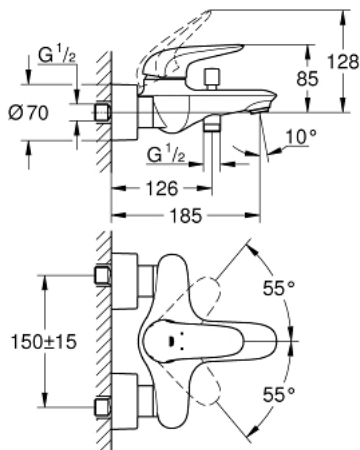

## 23 726 003 EUROSTYLE SINGLE-LEVER BATH MIXER 1/2"

### PRODUCT DESCRIPTION

- Colour: chrome
- wall mounted
- solid metal lever
- GROHE SilkMove 35 mm ceramic cartridge
- with temperature limiter
- GROHE LongLife finish
- adjustable flow rate limiter
- automatic diverter: bath/shower
- mousseur
- shower outlet 1/2" with integrated non-return valve
- covered S-unions
- protected against backflow

### SPARE PARTS, november 2015 – now

- 1: Solid metal lever (Spare part-nr. 46954000)
- 2: Cap (Spare part-nr. 46436000)
- 3: Screw coupling (Spare part-nr. 46460000)
- 4: Cartridge (Spare part-nr. 46374000)
- 5: Diverter knob (Spare part-nr. 64309000)
- 6: Mousseur (Spare part-nr. 13952000)
- 7: Diverter (Spare part-nr. 65655000)
- 8: Non-return valve (Spare part-nr. 48276000)
- 9: Screw connection 1/2" (Spare part-nr. 45044000)
- 10: S-union (Spare part-nr. 12693000)
- 11: Socket spanner (Spare part-nr. 19332000)\*
- 12: Extension set, 30 mm (Spare part-nr. 46238000)\*
- 13: Special spanner (Spare part-nr. 19377000)\*