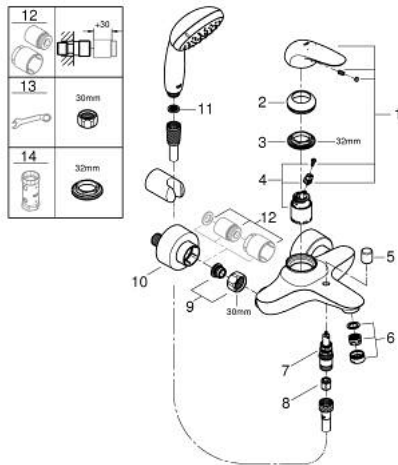

23 729 003 EUROSTYLE SINGLE-LEVER BATH MIXER 1/2"

PRODUCT DESCRIPTION

- Colour: chrome
- wall mounted
- solid metal lever
- GROHE SilkMove 35 mm ceramic cartridge
- with temperature limiter
- GROHE LongLife finish
- adjustable flow rate limiter
- automatic diverter: bath/shower
- mousseur
- shower outlet 1/2" with integrated non-return valve
- covered S-unions
- metal wall escutcheons
- with shower set Tempesta
- consisting of:
 - hand shower Tempesta 100, 2 sprays, 9.5 l/min (26 161 000)
 - wall shower holder (28 605)
 - Relaxaflex hose 1500 mm 1/2" x 1/2" (28 151)

23 729 003 EUROSTYLE SINGLE-LEVER BATH MIXER 1/2"

SPARE PARTS, november 2015 – now

- 1: Solid metal lever (Spare part-nr. 46954000)
 - 2: Cap (Spare part-nr. 46436000)
 - 3: Screw coupling (Spare part-nr. 46460000)
 - 4: Cartridge (Spare part-nr. 46374000)
 - 4.1: Seal kit (Spare part-nr. 46347000)
 - 5: Diverter knob (Spare part-nr. 64309000)
 - 6: Mousseur (Spare part-nr. 13952000)
 - 7: Diverter (Spare part-nr. 65655000)
 - 8: Non-return valve (Spare part-nr. 48276000)
 - 9: Screw connection 1/2" (Spare part-nr. 45044000)
 - 10: S-union (Spare part-nr. 12693000)
 - 12: Extension set, 30 mm (Spare part-nr. 46238000)*
 - 13: Special spanner (Spare part-nr. 19377000)*
 - 14: Socket spanner (Spare part-nr. 19332000)*
- * Optional accessories