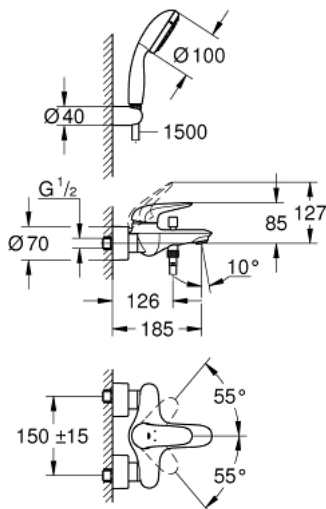

23 729 003 EUROSTYLE SINGLE-LEVER BATH MIXER 1/2"

PRODUCT DESCRIPTION

- Colour: chrome
- wall mounted
- solid metal lever
- GROHE SilkMove 35 mm ceramic cartridge
- with temperature limiter
- GROHE LongLife finish
- adjustable flow rate limiter
- automatic diverter: bath/shower
- mousseur
- shower outlet 1/2" with integrated non-return valve
- covered S-unions
- metal wall escutcheons
- with shower set Tempesta
- consisting of:
 - hand shower Tempesta 100, 2 sprays, 9.5 l/min (26 161 000)
 - wall shower holder (28 605)
 - Relaxaflex hose 1500 mm 1/2" x 1/2" (28 151)

23 729 003 EUROSTYLE SINGLE-LEVER BATH MIXER 1/2"

SPARE PARTS, november 2015 – now

- 1: Solid metal lever (Spare part-nr. 46954000)
 - 2: Cap (Spare part-nr. 46436000)
 - 3: Screw coupling (Spare part-nr. 46460000)
 - 4: Cartridge (Spare part-nr. 46374000)
 - 4.1: Seal kit (Spare part-nr. 46347000)
 - 5: Diverter knob (Spare part-nr. 64309000)
 - 6: Mousseur (Spare part-nr. 13952000)
 - 7: Diverter (Spare part-nr. 65655000)
 - 8: Non-return valve (Spare part-nr. 48276000)
 - 9: Screw connection 1/2" (Spare part-nr. 45044000)
 - 10: S-union (Spare part-nr. 12693000)
 - 12: Extension set, 30 mm (Spare part-nr. 46238000)*
 - 13: Special spanner (Spare part-nr. 19377000)*
 - 14: Socket spanner (Spare part-nr. 19332000)*
- * Optional accessories