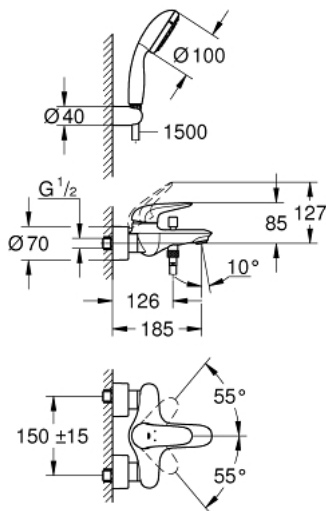

## 23 729 30A EUROSTYLE SINGLE-LEVER BATH MIXER 1/2"

### PRODUCT DESCRIPTION

- Colour: chrome
- wall mounted
- solid metal lever
- GROHE SilkMove 35 mm ceramic cartridge
- with temperature limiter
- GROHE LongLife finish
- adjustable flow rate limiter
- automatic diverter: bath/shower
- mousseur
- shower outlet 1/2" with integrated non-return valve
- covered S-unions
- metal wall escutcheons
- with shower set Tempesta
- consisting of:
  - hand shower Tempesta 100, 2 sprays, 9.5 l/min (26 161)
  - wall shower holder (28 605)
  - Relexaflex hose 1500 mm 1/2" x 1/2" (28 151)

### SPARE PARTS, april 2017 – now

- 1: Solid metal lever (Spare part-nr. 46954000)
  - 2: Cap (Spare part-nr. 46436000)
  - 3: Screw coupling (Spare part-nr. 46460000)
  - 4: Cartridge (Spare part-nr. 46374000)
  - 4.1: Seal kit (Spare part-nr. 46347000)
  - 5: Diverter knob (Spare part-nr. 64309000)
  - 6: Mousseur (Spare part-nr. 13952000)
  - 7: Diverter (Spare part-nr. 65655000)
  - 8: Non-return valve (Spare part-nr. 48276000)
  - 9: Screw connection 1/2" (Spare part-nr. 45044000)
  - 10: S-union (Spare part-nr. 12693000)
  - 12: Extension set, 30 mm (Spare part-nr. 46238000)\*
  - 13: Special spanner (Spare part-nr. 19377000)\*
  - 14: Socket spanner (Spare part-nr. 19332000)\*
- \* Optional accessories