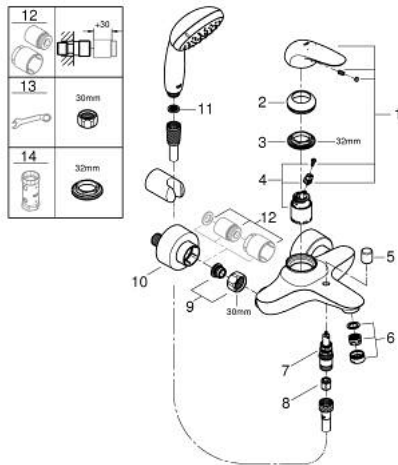

## 23 729 30A EUROSTYLE SINGLE-LEVER BATH MIXER 1/2"

### PRODUCT DESCRIPTION

- Colour: chrome
- wall mounted
- solid metal lever
- GROHE SilkMove 35 mm ceramic cartridge
- with temperature limiter
- GROHE LongLife finish
- adjustable flow rate limiter
- automatic diverter: bath/shower
- mousseur
- shower outlet 1/2" with integrated non-return valve
- covered S-unions
- metal wall escutcheons
- with shower set Tempesta
- consisting of:
  - hand shower Tempesta 100, 2 sprays, 9.5 l/min (26 161)
  - wall shower holder (28 605)
  - Relexaflex hose 1500 mm 1/2" x 1/2" (28 151)

### SPARE PARTS, april 2017 – now

- 1: Solid metal lever (Spare part-nr. 46954000)
  - 2: Cap (Spare part-nr. 46436000)
  - 3: Screw coupling (Spare part-nr. 46460000)
  - 4: Cartridge (Spare part-nr. 46374000)
  - 4.1: Seal kit (Spare part-nr. 46347000)
  - 5: Diverter knob (Spare part-nr. 64309000)
  - 6: Mousseur (Spare part-nr. 13952000)
  - 7: Diverter (Spare part-nr. 65655000)
  - 8: Non-return valve (Spare part-nr. 48276000)
  - 9: Screw connection 1/2" (Spare part-nr. 45044000)
  - 10: S-union (Spare part-nr. 12693000)
  - 12: Extension set, 30 mm (Spare part-nr. 46238000)\*
  - 13: Special spanner (Spare part-nr. 19377000)\*
  - 14: Socket spanner (Spare part-nr. 19332000)\*
- \* Optional accessories