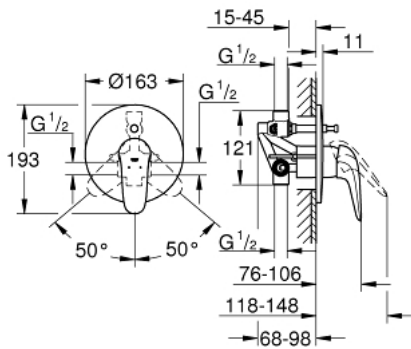

23 730 003 EUROSTYLE SINGLE-LEVER BATH MIXER 1/2"

PRODUCT DESCRIPTION

- Colour: chrome
- wall installation
- GROHE SilkMove 46 mm ceramic cartridge
- GROHE LongLife finish
- GROHE FastFixation covered fixation
- consisting of:
- set for final installation
- (19 506 003)
- with concealed body
- adjustable flow rate limiter
- automatic diverter: bath/shower
- solid metal lever
- optional temperature limiter ref. no. 46 308
- metal wall escutcheons

23 730 003 EUROSTYLE SINGLE-LEVER BATH MIXER 1/2"

SPARE PARTS, november 2015 – now

- 1: Solid metal lever (Spare part-nr. 46954000)
 - 2: Escutcheon (Spare part-nr. 46905000)
 - 3: Cartridge (Spare part-nr. 46048000)
 - 4: Diverter (Spare part-nr. 46737000)
 - 5: Temperature limiter (Spare part-nr. 46308000)*
 - 6: Extension set (Spare part-nr. 46191000)*
 - 7: Extension set (Spare part-nr. 46343000)*
- * Optional accessories