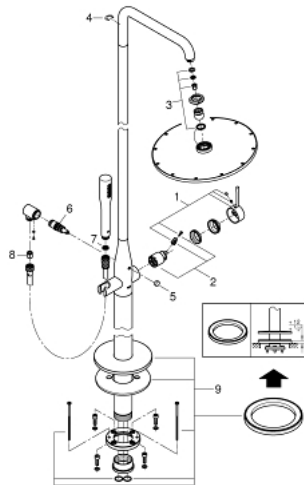

23 741 001 ESSENCE SINGLE-LEVER FREE-STANDING SHOWER SYSTEM

PRODUCT DESCRIPTION

- Colour: chrome
- floor-mounted
- for use with rough-in sets 45 984 001, 29 038 001 or 29 086 000
- without rough-in set (sold separately)
- GROHE SilkMove 35 mm ceramic cartridge
- with temperature limiter
- GROHE LongLife finish
- automatic diverter:
- head shower/hand shower
- 360° horizontal swivable shower arm
- integrated non-return valve in the shower outlet 1/2"
- with shower holder
- Rainshower Cosmopolitan 310 head shower 9.5 l/min (27 477 000)
- with ball joint
- rotation angle $\pm 15^\circ$
- GROHE DreamSpray - perfect spray pattern
- GROHE SpeedClean - effortless limescale removal
- metal stick hand shower
- shower hose Silverflex 1750 mm 1/2" x 1/2" (28 388)
- protected against backflow
- min. recommended pressure 1.0 bar

23 741 001 ESSENCE SINGLE-LEVER FREE-STANDING SHOWER SYSTEM

SPARE PARTS, januar 2016 – now

- 1: Lever (Spare part-nr. 46916000)
- 2: Cartridge (Spare part-nr. 46374000)
- 3: Spare part set (Spare part-nr. 45933000)
- 4: Safety ring (Spare part-nr. 0485300M)
- 5: Diverter knob (Spare part-nr. 64989000)
- 6: Diverter (Spare part-nr. 65655000)
- 7: Dirt strainer (Spare part-nr. 0700200M)
- 8: Non-return valve (Spare part-nr. 08565000)
- 9: Escutcheon and spacer ring (Spare part-nr. 46971000)