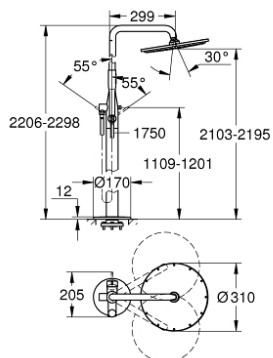

23 741 001 ESSENCE SINGLE-LEVER FREE-STANDING SHOWER SYSTEM

PRODUCT DESCRIPTION

- Colour: chrome
- floor-mounted
- for use with rough-in sets 45 984 001, 29 038 001 or 29 086 000
- without rough-in set (sold separately)
- GROHE SilkMove 35 mm ceramic cartridge
- with temperature limiter
- GROHE LongLife finish
- automatic diverter:
- head shower/hand shower
- 360° horizontal swivable shower arm
- integrated non-return valve in the shower outlet 1/2"
- with shower holder
- Rainshower Cosmopolitan 310 head shower 9.5 l/min (27 477 000)
- with ball joint
- rotation angle $\pm 15^\circ$
- GROHE DreamSpray - perfect spray pattern
- GROHE SpeedClean - effortless limescale removal
- metal stick hand shower
- shower hose Silverflex 1750 mm 1/2" x 1/2" (28 388)
- protected against backflow
- min. recommended pressure 1.0 bar

23 741 001 ESSENCE SINGLE-LEVER FREE-STANDING SHOWER SYSTEM

SPARE PARTS, januar 2016 – now

- 1: Lever (Spare part-nr. 46916000)
- 2: Cartridge (Spare part-nr. 46374000)
- 3: Spare part set (Spare part-nr. 45933000)
- 4: Safety ring (Spare part-nr. 0485300M)
- 5: Diverter knob (Spare part-nr. 64989000)
- 6: Diverter (Spare part-nr. 65655000)
- 7: Dirt strainer (Spare part-nr. 0700200M)
- 8: Non-return valve (Spare part-nr. 08565000)
- 9: Escutcheon and spacer ring (Spare part-nr. 46971000)