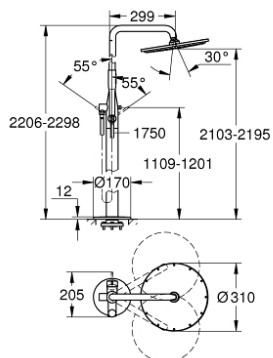

## 23 741 DC1 ESSENCE SINGLE-LEVER FREE-STANDING SHOWER SYSTEM

### PRODUCT DESCRIPTION

- Colour: supersteel
- floor-mounted
- for use with rough-in sets 45 984 001, 29 038 001 or 29 086 000
- without rough-in set (sold separately)
- GROHE SilkMove 35 mm ceramic cartridge
- with temperature limiter
- GROHE LongLife finish
- automatic diverter:
- head shower/hand shower
- 360° horizontal swivable shower arm
- integrated non-return valve in the shower outlet 1/2"
- with shower holder
- Rainshower Cosmopolitan 310 head shower 9.5 l/min (27 477 000)
- with ball joint
- rotation angle  $\pm 15^\circ$
- GROHE DreamSpray - perfect spray pattern
- GROHE SpeedClean - effortless limescale removal
- metal stick hand shower
- shower hose Silverflex 1750 mm 1/2" x 1/2" (28 388)
- protected against backflow
- min. recommended pressure 1.0 bar

### SPARE PARTS, januar 2016 – now

- 1: Lever (Spare part-nr. 46916DC0)
- 2: Cartridge (Spare part-nr. 46374000)
- 3: Spare part set (Spare part-nr. 45933000)
- 4: Safety ring (Spare part-nr. 0485300M)
- 5: Diverter knob (Spare part-nr. 64989DC0)
- 6: Diverter (Spare part-nr. 65655DC0)
- 7: Dirt strainer (Spare part-nr. 0700200M)
- 8: Non-return valve (Spare part-nr. 08565000)
- 9: Escutcheon and spacer ring (Spare part-nr. 46971DC0)