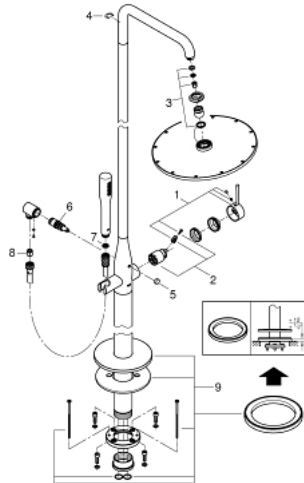

## 23 741 DC1 ESSENCE SINGLE-LEVER FREE-STANDING SHOWER SYSTEM

### PRODUCT DESCRIPTION

- Colour: supersteel
- floor-mounted
- for use with rough-in sets 45 984 001, 29 038 001 or 29 086 000
- without rough-in set (sold separately)
- GROHE SilkMove 35 mm ceramic cartridge
- with temperature limiter
- GROHE LongLife finish
- automatic diverter:
- head shower/hand shower
- 360° horizontal swivable shower arm
- integrated non-return valve in the shower outlet 1/2"
- with shower holder
- Rainshower Cosmopolitan 310 head shower 9.5 l/min (27 477 000)
- with ball joint
- rotation angle  $\pm 15^\circ$
- GROHE DreamSpray - perfect spray pattern
- GROHE SpeedClean - effortless limescale removal
- metal stick hand shower
- shower hose Silverflex 1750 mm 1/2" x 1/2" (28 388)
- protected against backflow
- min. recommended pressure 1.0 bar

### SPARE PARTS, januar 2016 – now

- 1: Lever (Spare part-nr. 46916DC0)
- 2: Cartridge (Spare part-nr. 46374000)
- 3: Spare part set (Spare part-nr. 45933000)
- 4: Safety ring (Spare part-nr. 0485300M)
- 5: Diverter knob (Spare part-nr. 64989DC0)
- 6: Diverter (Spare part-nr. 65655DC0)
- 7: Dirt strainer (Spare part-nr. 0700200M)
- 8: Non-return valve (Spare part-nr. 08565000)
- 9: Escutcheon and spacer ring (Spare part-nr. 46971DC0)