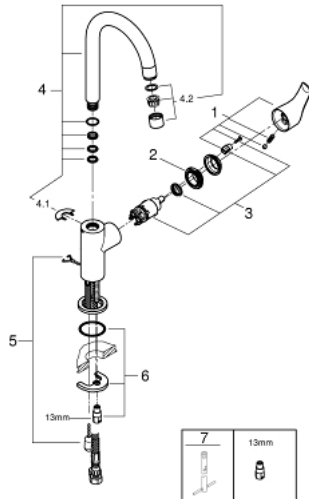

23 743 002 **EUROSMART SINGLE-LEVER BASIN MIXER 1/2"**
L-SIZE

PRODUCT DESCRIPTION

- Colour: chrome
- single hole installation
- metal lever
- GROHE SilkMove 28 mm ceramic cartridge
- with temperature limiter
- GROHE LongLife finish
- GROHE EcoJoy - Less water, perfect flow
- maximum flow rate (at 3 bar): 5 l/min
- GROHE FastFixation rapid installation system
- swivel tubular spout, swivel area 360°
- retractable chain
- flexible connection hoses

23 743 002 **EUROSMART SINGLE-LEVER BASIN MIXER 1/2"**
L-SIZE

SPARE PARTS, januar 2019 – now

- 1: Lever (Spare part-nr. 46900000)
 - 2: Fitting ring (Spare part-nr. 46715000)
 - 3: Cartridge (Spare part-nr. 46580000)
 - 4: Tubular spout (Spare part-nr. 13368000)
 - 4.1: Safety ring (Spare part-nr. 4825700M)
 - 4.2: Mousseur (Spare part-nr. 13967000)
 - 5: Chain (Spare part-nr. 06815000)
 - 6: Shank mounting kit (Spare part-nr. 46249000)
 - 7: Mounting wrench (Spare part-nr. 19017000)*
- * Optional accessories