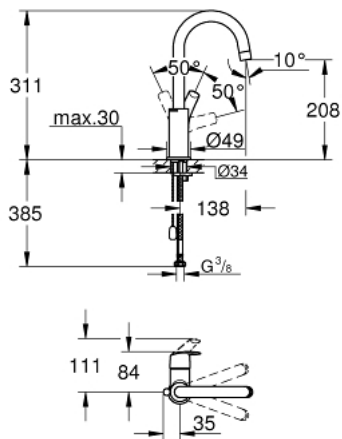

23 743 002 **EUROSMART SINGLE-LEVER BASIN MIXER 1/2"**
L-SIZE

PRODUCT DESCRIPTION

- Colour: chrome
- single hole installation
- metal lever
- GROHE SilkMove 28 mm ceramic cartridge
- with temperature limiter
- GROHE LongLife finish
- GROHE EcoJoy - Less water, perfect flow
- maximum flow rate (at 3 bar): 5 l/min
- GROHE FastFixation rapid installation system
- swivel tubular spout, swivel area 360°
- retractable chain
- flexible connection hoses

23 743 002 **EUROSMART SINGLE-LEVER BASIN MIXER 1/2"**
L-SIZE

SPARE PARTS, januar 2019 – now

- 1: Lever (Spare part-nr. 46900000)
 - 2: Fitting ring (Spare part-nr. 46715000)
 - 3: Cartridge (Spare part-nr. 46580000)
 - 4: Tubular spout (Spare part-nr. 13368000)
 - 4.1: Safety ring (Spare part-nr. 4825700M)
 - 4.2: Mousseur (Spare part-nr. 13967000)
 - 5: Chain (Spare part-nr. 06815000)
 - 6: Shank mounting kit (Spare part-nr. 46249000)
 - 7: Mounting wrench (Spare part-nr. 19017000)*
- * Optional accessories