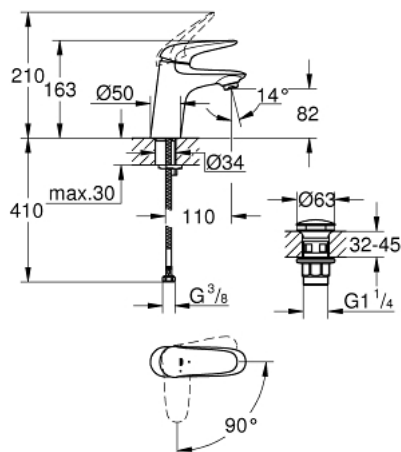

23 748 001 **WAVE SINGLE-LEVER BASIN MIXER 1/2"**
S-SIZE

PRODUCT DESCRIPTION

- Colour: chrome
- single hole installation
- solid metal lever
- GROHE SilkMove 35 mm ceramic cartridge
- EcoMode - cold water flow in mid-lever position saves energy
- adjustable flow rate limiter
- GROHE LongLife finish
- mousseur 5.7 l/min
- Protected Water Ways no contact of water with lead or nickel inside the tap
- GROHE FastFixation rapid installation system
- smooth body
- waste set with push-open plug
- flexible connection hoses
- GROHE QuickTool included

23 748 001 **WAVE SINGLE-LEVER BASIN MIXER 1/2"**
S-SIZE

SPARE PARTS, avgust 2016 – now

- 1: Solid metal lever (Spare part-nr. 46952000)
 - 2: Cap (Spare part-nr. 46492000)
 - 3: Screw coupling (Spare part-nr. 46460000)
 - 4: Cartridge (Spare part-nr. 46863000)
 - 5: Mousseur (Spare part-nr. 48159000)
 - 6: Shank mounting kit (Spare part-nr. 46671000)
 - 7: Socket spanner (Spare part-nr. 19332000)*
 - 8: Mounting wrench (Spare part-nr. 19017000)*
- * Optional accessories