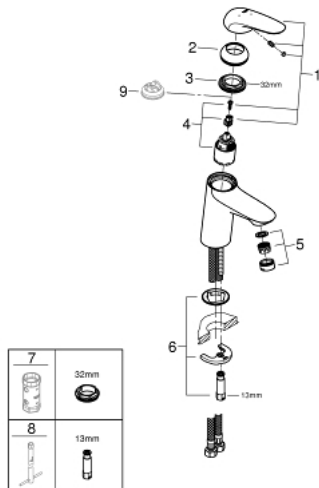

23 748 001 **WAVE SINGLE-LEVER BASIN MIXER 1/2"**
S-SIZE

PRODUCT DESCRIPTION

- Colour: chrome
- single hole installation
- solid metal lever
- GROHE SilkMove 35 mm ceramic cartridge
- EcoMode - cold water flow in mid-lever position saves energy
- adjustable flow rate limiter
- GROHE LongLife finish
- mousseur 5.7 l/min
- Protected Water Ways no contact of water with lead or nickel inside the tap
- GROHE FastFixation rapid installation system
- smooth body
- waste set with push-open plug
- flexible connection hoses
- GROHE QuickTool included

23 748 001 **WAVE SINGLE-LEVER BASIN MIXER 1/2"**
S-SIZE

SPARE PARTS, avgust 2016 – now

- 1: Solid metal lever (Spare part-nr. 46952000)
 - 2: Cap (Spare part-nr. 46492000)
 - 3: Screw coupling (Spare part-nr. 46460000)
 - 4: Cartridge (Spare part-nr. 46863000)
 - 5: Mousseur (Spare part-nr. 48159000)
 - 6: Shank mounting kit (Spare part-nr. 46671000)
 - 7: Socket spanner (Spare part-nr. 19332000)*
 - 8: Mounting wrench (Spare part-nr. 19017000)*
- * Optional accessories