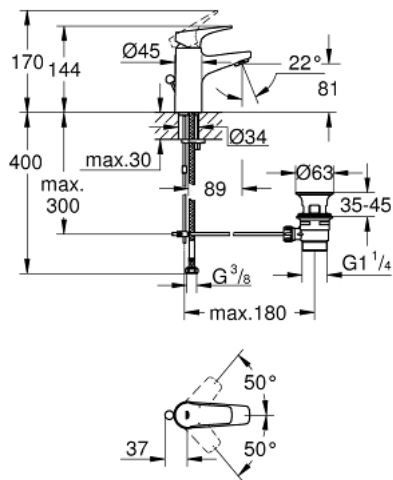

23 751 000 **BAUFLOW SINGLE-LEVER BASIN MIXER 1/2"**
S-SIZE

PRODUCT DESCRIPTION

- Colour: chrome
- single hole installation
- metal lever
- GROHE SmoothControl 28 mm ceramic cartridge
- GROHE LongLife finish
- GROHE EcoJoy - Less water, perfect flow
- maximum flow rate (at 3 bar): 5 l/min
- rapid installation system
- plastic pop-up waste set 1 1/4"
- flexible connection hoses

23 751 000 **BAUFLOW SINGLE-LEVER BASIN MIXER 1/2"**
S-SIZE

SPARE PARTS, maj 2016 – now

- 1: Lever (Spare part-nr. 46701000)
 - 2: Fitting ring (Spare part-nr. 46715000)
 - 3: Cartridge (Spare part-nr. 46580000)
 - 4: Pop-up rod (Spare part-nr. 06329000)
 - 5: Mousseur (Spare part-nr. 48159000)
 - 6: Shank mounting kit (Spare part-nr. 46249000)
 - 7: Waste set 1 1/4" (Spare part-nr. 28910000)
 - 7.1: Plug (Spare part-nr. 07182000)
 - 7.2: Eccentric rod (Spare part-nr. 07052000)
 - 8: Eccentric rod (Spare part-nr. 07341000)*
 - 9: Mounting wrench (Spare part-nr. 19017000)*
- * Optional accessories