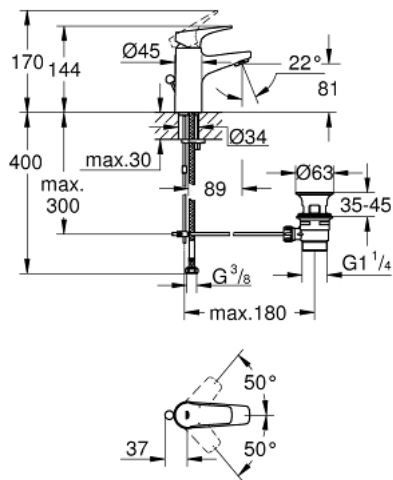

23 751 000 **BAUFLOW SINGLE-LEVER BASIN MIXER 1/2"**  
**S-SIZE**

**PRODUCT DESCRIPTION**

- Colour: chrome
- single hole installation
- metal lever
- GROHE SmoothControl 28 mm ceramic cartridge
- GROHE LongLife finish
- GROHE EcoJoy - Less water, perfect flow
- maximum flow rate (at 3 bar): 5 l/min
- rapid installation system
- plastic pop-up waste set 1 1/4"
- flexible connection hoses
- AquaCalibrator

23 751 000 **BAUFLOW SINGLE-LEVER BASIN MIXER 1/2"**  
**S-SIZE**

**SPARE PARTS**, maj 2016 – now

- 1: Lever (Spare part-nr. 46701000)
  - 2: Fitting ring (Spare part-nr. 46715000)
  - 3: Cartridge (Spare part-nr. 46580000)
  - 4: Pop-up rod (Spare part-nr. 06329000)
  - 5: Mousseur (Spare part-nr. 48159000)
  - 6: Shank mounting kit (Spare part-nr. 46249000)
  - 7: Waste set 1 1/4" (Spare part-nr. 28910000)
  - 7.1: Plug (Spare part-nr. 07182000)
  - 7.2: Eccentric rod (Spare part-nr. 07052000)
  - 8: Eccentric rod (Spare part-nr. 07341000)\*
  - 9: Mounting wrench (Spare part-nr. 19017000)\*
- \* Optional accessories