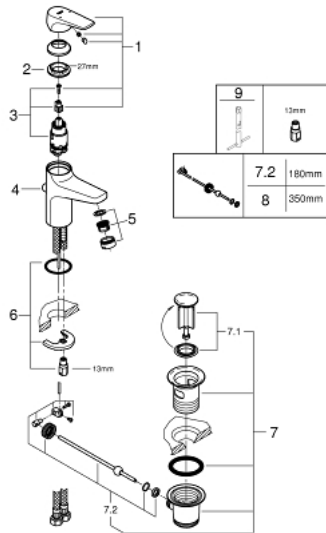

23 751 000 **BAUFLOW SINGLE-LEVER BASIN MIXER 1/2"**
S-SIZE

PRODUCT DESCRIPTION

- Colour: chrome
- single hole installation
- metal lever
- GROHE SmoothControl 28 mm ceramic cartridge
- GROHE LongLife finish
- GROHE EcoJoy - Less water, perfect flow
- maximum flow rate (at 3 bar): 5 l/min
- rapid installation system
- plastic pop-up waste set 1 1/4"
- flexible connection hoses

23 751 000 **BAUFLOW SINGLE-LEVER BASIN MIXER 1/2"**
S-SIZE

SPARE PARTS, maj 2016 – now

- 1: Lever (Spare part-nr. 46701000)
 - 2: Fitting ring (Spare part-nr. 46715000)
 - 3: Cartridge (Spare part-nr. 46580000)
 - 4: Pop-up rod (Spare part-nr. 06329000)
 - 5: Mousseur (Spare part-nr. 48159000)
 - 6: Shank mounting kit (Spare part-nr. 46249000)
 - 7: Waste set 1 1/4" (Spare part-nr. 28910000)
 - 7.1: Plug (Spare part-nr. 07182000)
 - 7.2: Eccentric rod (Spare part-nr. 07052000)
 - 8: Eccentric rod (Spare part-nr. 07341000)*
 - 9: Mounting wrench (Spare part-nr. 19017000)*
- * Optional accessories