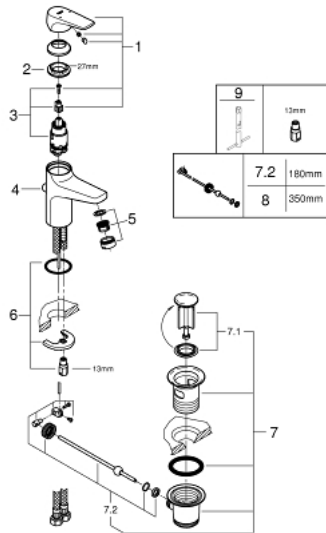

23 751 000 **BAUFLOW SINGLE-LEVER BASIN MIXER 1/2"**  
**S-SIZE**

**PRODUCT DESCRIPTION**

- Colour: chrome
- single hole installation
- metal lever
- GROHE SmoothControl 28 mm ceramic cartridge
- GROHE LongLife finish
- GROHE EcoJoy - Less water, perfect flow
- maximum flow rate (at 3 bar): 5 l/min
- rapid installation system
- plastic pop-up waste set 1 1/4"
- flexible connection hoses
- AquaCalibrator

23 751 000 **BAUFLOW SINGLE-LEVER BASIN MIXER 1/2"**  
**S-SIZE**

**SPARE PARTS**, maj 2016 – now

- 1: Lever (Spare part-nr. 46701000)
  - 2: Fitting ring (Spare part-nr. 46715000)
  - 3: Cartridge (Spare part-nr. 46580000)
  - 4: Pop-up rod (Spare part-nr. 06329000)
  - 5: Mousseur (Spare part-nr. 48159000)
  - 6: Shank mounting kit (Spare part-nr. 46249000)
  - 7: Waste set 1 1/4" (Spare part-nr. 28910000)
  - 7.1: Plug (Spare part-nr. 07182000)
  - 7.2: Eccentric rod (Spare part-nr. 07052000)
  - 8: Eccentric rod (Spare part-nr. 07341000)\*
  - 9: Mounting wrench (Spare part-nr. 19017000)\*
- \* Optional accessories