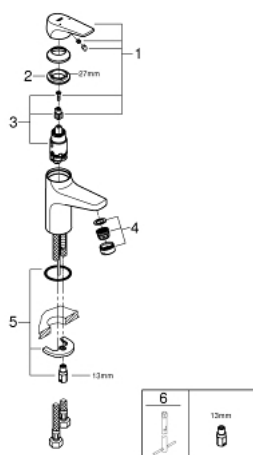

23 752 000 **BAUFLOW SINGLE-LEVER BASIN MIXER 1/2"**  
**S-SIZE**

**PRODUCT DESCRIPTION**

- Colour: chrome
- single hole installation
- metal lever
- GROHE SmoothControl 28 mm ceramic cartridge
- GROHE LongLife finish
- GROHE EcoJoy - Less water, perfect flow
- maximum flow rate (at 3 bar): 5 l/min
- rapid installation system
- smooth body
- flexible connection hoses

23 752 000 **BAUFLOW SINGLE-LEVER BASIN MIXER 1/2"**  
**S-SIZE**

**SPARE PARTS**, maj 2016 – now

- 1: Lever (Spare part-nr. 46701000)
- 2: Fitting ring (Spare part-nr. 46715000)
- 3: Cartridge (Spare part-nr. 46580000)
- 4: Mousseur (Spare part-nr. 48159000)
- 5: Shank mounting kit (Spare part-nr. 46249000)
- 6: Mounting wrench (Spare part-nr. 19017000)\*