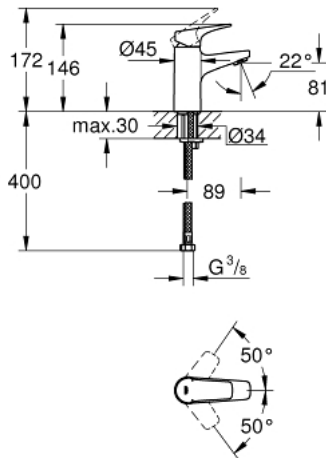

23 752 000 **BAUFLOW SINGLE-LEVER BASIN MIXER 1/2"**  
**S-SIZE**

**PRODUCT DESCRIPTION**

- Colour: chrome
- single hole installation
- metal lever
- GROHE SmoothControl 28 mm ceramic cartridge
- GROHE LongLife finish
- GROHE EcoJoy - Less water, perfect flow
- maximum flow rate (at 3 bar): 5 l/min
- rapid installation system
- smooth body
- flexible connection hoses

23 752 000 **BAUFLOW SINGLE-LEVER BASIN MIXER 1/2"**  
**S-SIZE**

**SPARE PARTS**, maj 2016 – now

- 1: Lever (Spare part-nr. 46701000)
- 2: Fitting ring (Spare part-nr. 46715000)
- 3: Cartridge (Spare part-nr. 46580000)
- 4: Mousseur (Spare part-nr. 48159000)
- 5: Shank mounting kit (Spare part-nr. 46249000)
- 6: Mounting wrench (Spare part-nr. 19017000)\*