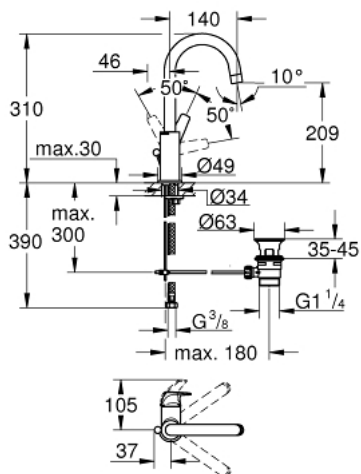

23 753 000 **BAUFLOW SINGLE-LEVER BASIN MIXER 1/2"**
L-SIZE

PRODUCT DESCRIPTION

- Colour: chrome
- single hole installation
- metal lever
- GROHE SmoothControl 28 mm ceramic cartridge
- GROHE LongLife finish
- GROHE EcoJoy - Less water, perfect flow
- maximum flow rate (at 3 bar): 5 l/min
- rapid installation system
- swivel tubular spout
- plastic pop-up waste set 1 1/4"
- flexible connection hoses

23 753 000 **BAUFLOW SINGLE-LEVER BASIN MIXER 1/2"**
L-SIZE

SPARE PARTS, oktober 2018 – now

- 1: Lever (Spare part-nr. 46771000)
 - 2: Cap (Spare part-nr. 46581000)
 - 3: Fitting ring (Spare part-nr. 46715000)
 - 4: Cartridge (Spare part-nr. 46580000)
 - 5: Mousseur (Spare part-nr. 13935000)
 - 6: Safety ring (Spare part-nr. 4825700M)
 - 7: Pop-up rod (Spare part-nr. 06329000)
 - 8: Shank mounting kit (Spare part-nr. 46249000)
 - 9: Waste set 1 1/4" (Spare part-nr. 28910000)
 - 9.1: Plug (Spare part-nr. 07182000)
 - 9.2: Eccentric rod (Spare part-nr. 07052000)
 - 10: Eccentric rod (Spare part-nr. 07341000)*
 - 11: Mounting wrench (Spare part-nr. 19017000)*
- * Optional accessories