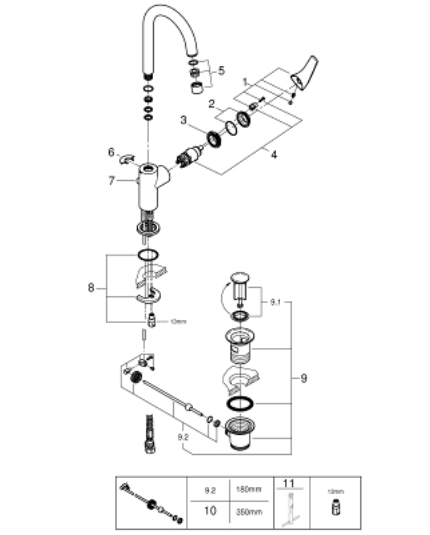

23 753 000 **BAUFLOW SINGLE-LEVER BASIN MIXER 1/2"**
L-SIZE

PRODUCT DESCRIPTION

- Colour: chrome
- single hole installation
- metal lever
- GROHE SmoothControl 28 mm ceramic cartridge
- GROHE LongLife finish
- GROHE EcoJoy - Less water, perfect flow
- maximum flow rate (at 3 bar): 5 l/min
- rapid installation system
- swivel tubular spout
- plastic pop-up waste set 1 1/4"
- flexible connection hoses

23 753 000 **BAUFLOW SINGLE-LEVER BASIN MIXER 1/2"**
L-SIZE

SPARE PARTS, oktober 2018 – now

- 1: Lever (Spare part-nr. 46771000)
 - 2: Cap (Spare part-nr. 46581000)
 - 3: Fitting ring (Spare part-nr. 46715000)
 - 4: Cartridge (Spare part-nr. 46580000)
 - 5: Mousseur (Spare part-nr. 13935000)
 - 6: Safety ring (Spare part-nr. 4825700M)
 - 7: Pop-up rod (Spare part-nr. 06329000)
 - 8: Shank mounting kit (Spare part-nr. 46249000)
 - 9: Waste set 1 1/4" (Spare part-nr. 28910000)
 - 9.1: Plug (Spare part-nr. 07182000)
 - 9.2: Eccentric rod (Spare part-nr. 07052000)
 - 10: Eccentric rod (Spare part-nr. 07341000)*
 - 11: Mounting wrench (Spare part-nr. 19017000)*
- * Optional accessories