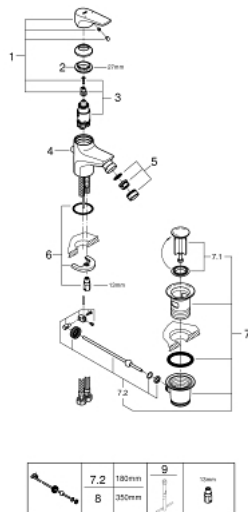

23 754 000 BAUFLOW SINGLE-LEVER BIDET MIXER 1/2"

PRODUCT DESCRIPTION

- Colour: chrome
- single hole installation
- metal lever
- GROHE SmoothControl 28 mm ceramic cartridge
- GROHE LongLife finish
- GROHE EcoJoy - Less water, perfect flow
- maximum flow rate (at 3 bar): 5 l/min
- rapid installation system
- with ball joint
- pop-up waste set 1 1/4"
- flexible connection hoses

23 754 000 BAUFLOW SINGLE-LEVER BIDET MIXER 1/2"

SPARE PARTS, maj 2016 – now

- 1: Lever (Spare part-nr. 46701000)
- 2: Fitting ring (Spare part-nr. 46715000)
- 3: Cartridge (Spare part-nr. 46580000)
- 4: Pop-up rod (Spare part-nr. 06329000)
- 5: Mousseur (Spare part-nr. 48159000)
- 6: Shank mounting kit (Spare part-nr. 46249000)
- 7: Waste set 1 1/4" (Spare part-nr. 28910000)
- 7.1: Plug (Spare part-nr. 07182000)
- 7.2: Eccentric rod (Spare part-nr. 07052000)
- 8: Eccentric rod (Spare part-nr. 07341000)*
- 9: Mounting wrench (Spare part-nr. 19017000)*