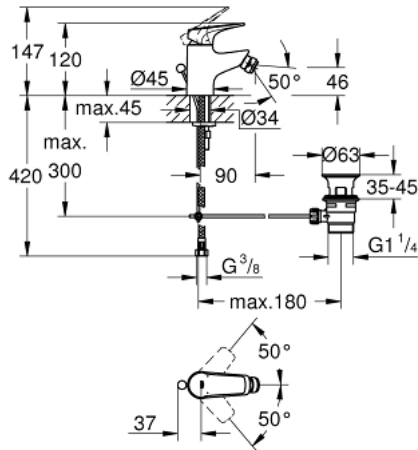

23 754 000 BAUFLOW SINGLE-LEVER BIDET MIXER 1/2"

PRODUCT DESCRIPTION

- Colour: chrome
- single hole installation
- metal lever
- GROHE SmoothControl 28 mm ceramic cartridge
- GROHE LongLife finish
- GROHE EcoJoy - Less water, perfect flow
- maximum flow rate (at 3 bar): 5 l/min
- rapid installation system
- with ball joint
- pop-up waste set 1 1/4"
- flexible connection hoses

23 754 000 BAUFLOW SINGLE-LEVER BIDET MIXER 1/2"

SPARE PARTS, maj 2016 – now

- 1: Lever (Spare part-nr. 46701000)
- 2: Fitting ring (Spare part-nr. 46715000)
- 3: Cartridge (Spare part-nr. 46580000)
- 4: Pop-up rod (Spare part-nr. 06329000)
- 5: Mousseur (Spare part-nr. 48159000)
- 6: Shank mounting kit (Spare part-nr. 46249000)
- 7: Waste set 1 1/4" (Spare part-nr. 28910000)
- 7.1: Plug (Spare part-nr. 07182000)
- 7.2: Eccentric rod (Spare part-nr. 07052000)
- 8: Eccentric rod (Spare part-nr. 07341000)*
- 9: Mounting wrench (Spare part-nr. 19017000)*