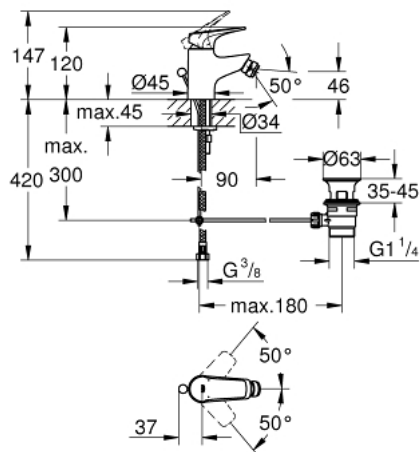

## 23 754 000 BAUFLOW SINGLE-LEVER BIDET MIXER 1/2"

### PRODUCT DESCRIPTION

- Colour: chrome
- single hole installation
- metal lever
- GROHE SmoothControl 28 mm ceramic cartridge
- GROHE LongLife finish
- GROHE EcoJoy - Less water, perfect flow
- maximum flow rate (at 3 bar): 5 l/min
- rapid installation system
- with ball joint
- pop-up waste set 1 1/4"
- flexible connection hoses
- AquaCalibrator

### SPARE PARTS, maj 2016 – now

- 1: Lever (Spare part-nr. 46701000)
- 2: Fitting ring (Spare part-nr. 46715000)
- 3: Cartridge (Spare part-nr. 46580000)
- 4: Pop-up rod (Spare part-nr. 06329000)
- 5: Mousseur (Spare part-nr. 48159000)
- 6: Shank mounting kit (Spare part-nr. 46249000)
- 7: Waste set 1 1/4" (Spare part-nr. 28910000)
- 7.1: Plug (Spare part-nr. 07182000)
- 7.2: Eccentric rod (Spare part-nr. 07052000)
- 8: Eccentric rod (Spare part-nr. 07341000)\*
- 9: Mounting wrench (Spare part-nr. 19017000)\*