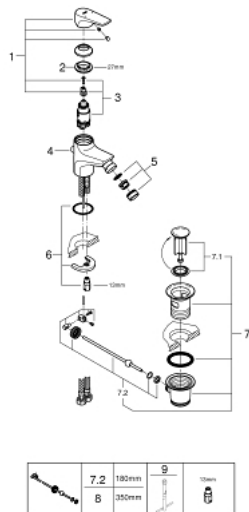

## 23 754 000 BAUFLOW SINGLE-LEVER BIDET MIXER 1/2"

### PRODUCT DESCRIPTION

- Colour: chrome
- single hole installation
- metal lever
- GROHE SmoothControl 28 mm ceramic cartridge
- GROHE LongLife finish
- GROHE EcoJoy - Less water, perfect flow
- maximum flow rate (at 3 bar): 5 l/min
- rapid installation system
- with ball joint
- pop-up waste set 1 1/4"
- flexible connection hoses
- AquaCalibrator

### SPARE PARTS, maj 2016 – now

- 1: Lever (Spare part-nr. 46701000)
- 2: Fitting ring (Spare part-nr. 46715000)
- 3: Cartridge (Spare part-nr. 46580000)
- 4: Pop-up rod (Spare part-nr. 06329000)
- 5: Mousseur (Spare part-nr. 48159000)
- 6: Shank mounting kit (Spare part-nr. 46249000)
- 7: Waste set 1 1/4" (Spare part-nr. 28910000)
- 7.1: Plug (Spare part-nr. 07182000)
- 7.2: Eccentric rod (Spare part-nr. 07052000)
- 8: Eccentric rod (Spare part-nr. 07341000)\*
- 9: Mounting wrench (Spare part-nr. 19017000)\*