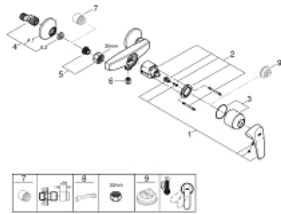

23 755 000 **BAUFLOW SINGLE-LEVER SHOWER MIXER 1/2"**

PRODUCT DESCRIPTION

- Colour: chrome
- wall mounted
- metal lever
- GROHE SmoothControl 46 mm ceramic cartridge
- GROHE LongLife finish
- adjustable flow rate limiter
- shower bottom outlet 1/2" with integrated non return valve
- S-unions
- metal wall escutcheons
- protected against backflow

23 755 000 BAUFLOW SINGLE-LEVER SHOWER MIXER 1/2"

SPARE PARTS, maj 2016 – now

- 1: Lever (Spare part-nr. 46702000)
- 2: Cartridge (Spare part-nr. 46048000)
- 3: Cap (Spare part-nr. 46584000)
- 4: S-union (Spare part-nr. 12075000)
- 4.1: Seal (Spare part-nr. 0138600M)
- 4.2: Escutcheon (Spare part-nr. 0221000M)
- 5: Screw connection 1/2" (Spare part-nr. 45044000)
- 6: Non-return valve (Spare part-nr. 08565000)
- 7: Extension 3/4", 20 mm (Spare part-nr. 0713000M)*
- 8: Special spanner (Spare part-nr. 19377000)*
- 9: Temperature limiter (Spare part-nr. 46375000)*