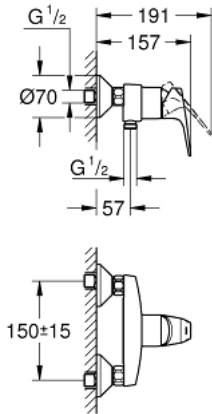

23 755 000 **BAUFLOW SINGLE-LEVER SHOWER MIXER 1/2"**

PRODUCT DESCRIPTION

- Colour: chrome
- wall mounted
- metal lever
- GROHE SmoothControl 46 mm ceramic cartridge
- GROHE LongLife finish
- adjustable flow rate limiter
- shower bottom outlet 1/2" with integrated non return valve
- S-unions
- metal wall escutcheons
- protected against backflow

23 755 000 BAUFLOW SINGLE-LEVER SHOWER MIXER 1/2"

SPARE PARTS, maj 2016 – now

- 1: Lever (Spare part-nr. 46702000)
- 2: Cartridge (Spare part-nr. 46048000)
- 3: Cap (Spare part-nr. 46584000)
- 4: S-union (Spare part-nr. 12075000)
- 4.1: Seal (Spare part-nr. 0138600M)
- 4.2: Escutcheon (Spare part-nr. 0221000M)
- 5: Screw connection 1/2" (Spare part-nr. 45044000)
- 6: Non-return valve (Spare part-nr. 08565000)
- 7: Extension 3/4", 20 mm (Spare part-nr. 0713000M)*
- 8: Special spanner (Spare part-nr. 19377000)*
- 9: Temperature limiter (Spare part-nr. 46375000)*