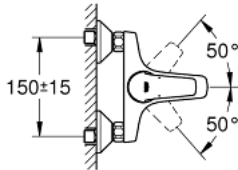

23 756 000 **BAUFLOW SINGLE-LEVER BATH MIXER 1/2"**

PRODUCT DESCRIPTION

- Colour: chrome
- wall mounted
- metal lever
- GROHE SmoothControl 46 mm ceramic cartridge
- GROHE LongLife finish
- adjustable flow rate limiter
- automatic diverter: bath/shower
- spout with mousseur
- shower bottom outlet 1/2" with integrated non return valve
- S-unions
- metal wall escutcheons
- protected against backflow

23 756 000 BAUFLOW SINGLE-LEVER BATH MIXER 1/2"

SPARE PARTS, maj 2016 – now

- 1: Lever (Spare part-nr. 46702000)
 - 2: Cap (Spare part-nr. 46584000)
 - 3: Cartridge (Spare part-nr. 46048000)
 - 4: Diverter knob (Spare part-nr. 65648000)
 - 5: Diverter (Spare part-nr. 65655000)
 - 6: Mousseur (Spare part-nr. 13952000)
 - 7: S-union (Spare part-nr. 12075000)
 - 7.1: Seal (Spare part-nr. 0138600M)
 - 7.2: Escutcheon (Spare part-nr. 0221000M)
 - 8: Screw connection 1/2" (Spare part-nr. 45044000)
 - 9: Non-return valve (Spare part-nr. 08565000)
 - 10: Extension 3/4", 20 mm (Spare part-nr. 0713000M)*
 - 11: Special spanner (Spare part-nr. 19377000)*
 - 12: Temperature limiter (Spare part-nr. 46375000)*
- * Optional accessories