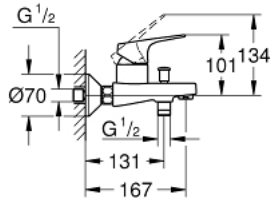

23 756 000 **BAUFLOW SINGLE-LEVER BATH MIXER 1/2"**

PRODUCT DESCRIPTION

- Colour: chrome
- wall mounted
- metal lever
- GROHE SmoothControl 46 mm ceramic cartridge
- GROHE LongLife finish
- adjustable flow rate limiter
- automatic diverter: bath/shower
- spout with mousseur
- shower bottom outlet 1/2" with integrated non return valve
- S-unions
- metal wall escutcheons
- protected against backflow

23 756 000 BAUFLOW SINGLE-LEVER BATH MIXER 1/2"

SPARE PARTS, maj 2016 – now

- 1: Lever (Spare part-nr. 46702000)
 - 2: Cap (Spare part-nr. 46584000)
 - 3: Cartridge (Spare part-nr. 46048000)
 - 4: Diverter knob (Spare part-nr. 65648000)
 - 5: Diverter (Spare part-nr. 65655000)
 - 6: Mousseur (Spare part-nr. 13952000)
 - 7: S-union (Spare part-nr. 12075000)
 - 7.1: Seal (Spare part-nr. 0138600M)
 - 7.2: Escutcheon (Spare part-nr. 0221000M)
 - 8: Screw connection 1/2" (Spare part-nr. 45044000)
 - 9: Non-return valve (Spare part-nr. 08565000)
 - 10: Extension 3/4", 20 mm (Spare part-nr. 0713000M)*
 - 11: Special spanner (Spare part-nr. 19377000)*
 - 12: Temperature limiter (Spare part-nr. 46375000)*
- * Optional accessories