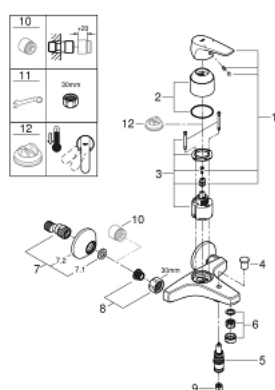

23 756 000 **BAUFLOW SINGLE-LEVER BATH MIXER 1/2"**

PRODUCT DESCRIPTION

- Colour: chrome
- wall mounted
- metal lever
- GROHE SmoothControl 46 mm ceramic cartridge
- GROHE LongLife finish
- adjustable flow rate limiter
- automatic diverter: bath/shower
- spout with mousseur
- shower bottom outlet 1/2" with integrated non return valve
- S-unions
- metal wall escutcheons
- protected against backflow

23 756 000 BAUFLOW SINGLE-LEVER BATH MIXER 1/2"

SPARE PARTS, maj 2016 – now

- 1: Lever (Spare part-nr. 46702000)
 - 2: Cap (Spare part-nr. 46584000)
 - 3: Cartridge (Spare part-nr. 46048000)
 - 4: Diverter knob (Spare part-nr. 65648000)
 - 5: Diverter (Spare part-nr. 65655000)
 - 6: Mousseur (Spare part-nr. 13952000)
 - 7: S-union (Spare part-nr. 12075000)
 - 7.1: Seal (Spare part-nr. 0138600M)
 - 7.2: Escutcheon (Spare part-nr. 0221000M)
 - 8: Screw connection 1/2" (Spare part-nr. 45044000)
 - 9: Non-return valve (Spare part-nr. 08565000)
 - 10: Extension 3/4", 20 mm (Spare part-nr. 0713000M)*
 - 11: Special spanner (Spare part-nr. 19377000)*
 - 12: Temperature limiter (Spare part-nr. 46375000)*
- * Optional accessories