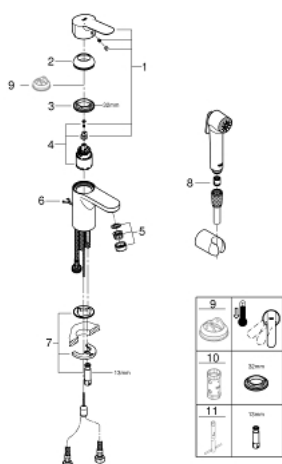

23 757 000 **BAUEDGE SINGLE-LEVER BASIN MIXER 1/2"**  
**S-SIZE**

**PRODUCT DESCRIPTION**

- Colour: chrome
- single hole installation
- metal lever
- GROHE SmoothControl 35 mm ceramic cartridge
- adjustable flow rate limiter
- optional temperature limiter ref. no. 46 375
- GROHE LongLife finish
- GROHE EcoJoy - Less water, perfect flow
- maximum flow rate (at 3 bar): 5 l/min
- rapid installation system
- retractable chain
- flexible connection hoses
- with shower set consisting of
  - hand shower with integrated diverter
  - wall shower holder
  - shower hose
- recommended pressure 1.0 - 5.0 bar

23 757 000 **BAUEDGE SINGLE-LEVER BASIN MIXER 1/2"**  
**S-SIZE**

**SPARE PARTS**, marec 2018 – now

- 1: Lever (Spare part-nr. 46976000)
  - 2: Cap (Spare part-nr. 46492000)
  - 3: Screw coupling (Spare part-nr. 46460000)
  - 4: Cartridge (Spare part-nr. 46374000)
  - 5: Mousseur (Spare part-nr. 48280000)
  - 6: Chain (Spare part-nr. 06815000)
  - 7: Shank mounting kit (Spare part-nr. 46671000)
  - 8: Non-return valve (Spare part-nr. 08565000)
  - 9: Temperature limiter (Spare part-nr. 46375000)\*
  - 10: Socket spanner (Spare part-nr. 19332000)\*
  - 11: Mounting wrench (Spare part-nr. 19017000)\*
- \* Optional accessories