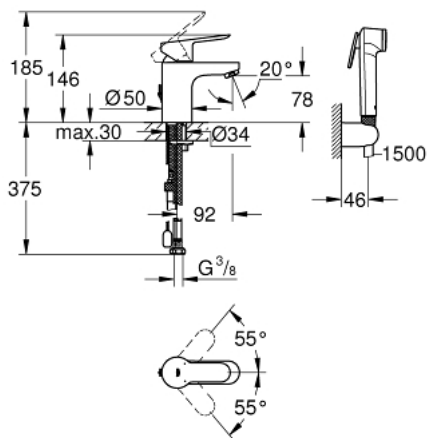

23 757 000 **BAUEDGE SINGLE-LEVER BASIN MIXER 1/2"**  
**S-SIZE**

**PRODUCT DESCRIPTION**

- Colour: chrome
- single hole installation
- metal lever
- GROHE SmoothControl 35 mm ceramic cartridge
- adjustable flow rate limiter
- optional temperature limiter ref. no. 46 375
- GROHE LongLife finish
- GROHE EcoJoy - Less water, perfect flow
- maximum flow rate (at 3 bar): 5 l/min
- rapid installation system
- retractable chain
- flexible connection hoses
- with shower set consisting of
  - hand shower with integrated diverter
  - wall shower holder
  - shower hose
- recommended pressure 1.0 - 5.0 bar

23 757 000 **BAUEDGE SINGLE-LEVER BASIN MIXER 1/2"**  
**S-SIZE**

**SPARE PARTS**, marec 2018 – now

- 1: Lever (Spare part-nr. 46976000)
  - 2: Cap (Spare part-nr. 46492000)
  - 3: Screw coupling (Spare part-nr. 46460000)
  - 4: Cartridge (Spare part-nr. 46374000)
  - 5: Mousseur (Spare part-nr. 48280000)
  - 6: Chain (Spare part-nr. 06815000)
  - 7: Shank mounting kit (Spare part-nr. 46671000)
  - 8: Non-return valve (Spare part-nr. 08565000)
  - 9: Temperature limiter (Spare part-nr. 46375000)\*
  - 10: Socket spanner (Spare part-nr. 19332000)\*
  - 11: Mounting wrench (Spare part-nr. 19017000)\*
- \* Optional accessories