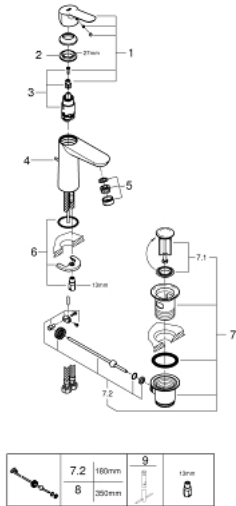

23 758 000 **BAUEDGE SINGLE-LEVER BASIN MIXER 1/2"**
M-SIZE

PRODUCT DESCRIPTION

- Colour: chrome
- single hole installation
- metal lever
- GROHE SmoothControl 28 mm ceramic cartridge
- GROHE LongLife finish
- GROHE EcoJoy - Less water, perfect flow
- maximum flow rate (at 3 bar): 5 l/min
- rapid installation system
- plastic pop-up waste set 1 1/4"
- flexible connection hoses

23 758 000 **BAUEDGE SINGLE-LEVER BASIN MIXER 1/2"**
M-SIZE

SPARE PARTS, maj 2016 – now

- 1: Lever (Spare part-nr. 46697000)
- 2: Fitting ring (Spare part-nr. 46715000)
- 3: Cartridge (Spare part-nr. 46580000)
- 4: Pop-up rod (Spare part-nr. 46739000)
- 5: Mousseur (Spare part-nr. 48159000)
- 6: Shank mounting kit (Spare part-nr. 46249000)
- 7: Waste set 1 1/4" (Spare part-nr. 28910000)
- 7.1: Plug (Spare part-nr. 07182000)
- 7.2: Eccentric rod (Spare part-nr. 07052000)
- 8: Eccentric rod (Spare part-nr. 07341000)*
- 9: Mounting wrench (Spare part-nr. 19017000)*