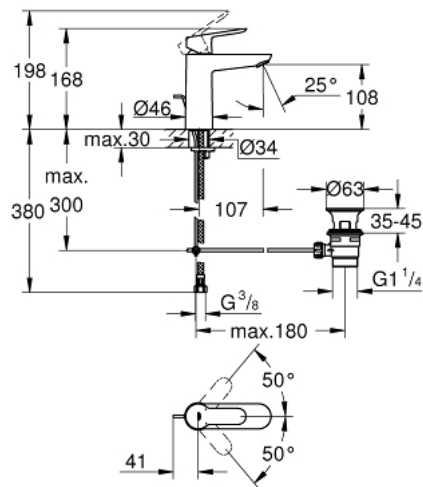

23 758 000 **BAUEDGE SINGLE-LEVER BASIN MIXER 1/2"**
M-SIZE

PRODUCT DESCRIPTION

- Colour: chrome
- single hole installation
- metal lever
- GROHE SmoothControl 28 mm ceramic cartridge
- GROHE LongLife finish
- GROHE EcoJoy - Less water, perfect flow
- maximum flow rate (at 3 bar): 5 l/min
- rapid installation system
- plastic pop-up waste set 1 1/4"
- flexible connection hoses

23 758 000 **BAUEDGE SINGLE-LEVER BASIN MIXER 1/2"**
M-SIZE

SPARE PARTS, maj 2016 – now

- 1: Lever (Spare part-nr. 46697000)
- 2: Fitting ring (Spare part-nr. 46715000)
- 3: Cartridge (Spare part-nr. 46580000)
- 4: Pop-up rod (Spare part-nr. 46739000)
- 5: Mousseur (Spare part-nr. 48159000)
- 6: Shank mounting kit (Spare part-nr. 46249000)
- 7: Waste set 1 1/4" (Spare part-nr. 28910000)
- 7.1: Plug (Spare part-nr. 07182000)
- 7.2: Eccentric rod (Spare part-nr. 07052000)
- 8: Eccentric rod (Spare part-nr. 07341000)*
- 9: Mounting wrench (Spare part-nr. 19017000)*