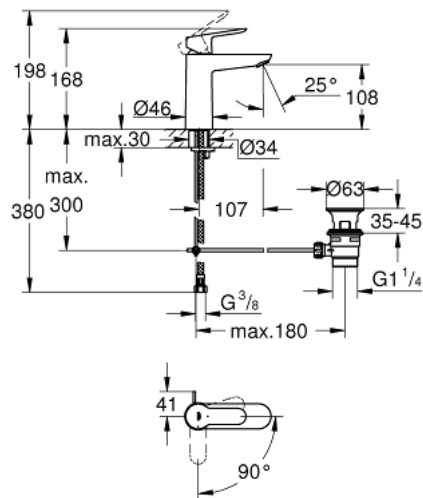

23 759 000 **BAUEDGE SINGLE-LEVER BASIN MIXER 1/2"**  
**M-SIZE**

**PRODUCT DESCRIPTION**

- Colour: chrome
- single hole installation
- metal lever
- GROHE SmoothControl 28 mm ceramic cartridge
- OpenCold - cold water flow in mid-lever position
- with integrated temperature limiter
- GROHE LongLife finish
- GROHE EcoJoy - Less water, perfect flow
- maximum flow rate (at 3 bar): 5 l/min
- rapid installation system
- plastic pop-up waste set 1 1/4"
- flexible connection hoses

23 759 000 **BAUEDGE SINGLE-LEVER BASIN MIXER 1/2"**  
**M-SIZE**

**SPARE PARTS**, maj 2016 – now

- 1: Lever (Spare part-nr. 46923000)
- 2: Fitting ring (Spare part-nr. 46715000)
- 3: Cartridge (Spare part-nr. 46580000)
- 4: Pop-up rod (Spare part-nr. 46739000)
- 5: Mousseur (Spare part-nr. 48159000)
- 6: Shank mounting kit (Spare part-nr. 46249000)
- 7: Waste set 1 1/4" (Spare part-nr. 28910000)
- 7.1: Plug (Spare part-nr. 07182000)
- 7.2: Eccentric rod (Spare part-nr. 07052000)
- 8: Eccentric rod (Spare part-nr. 07341000)\*
- 9: Mounting wrench (Spare part-nr. 19017000)\*