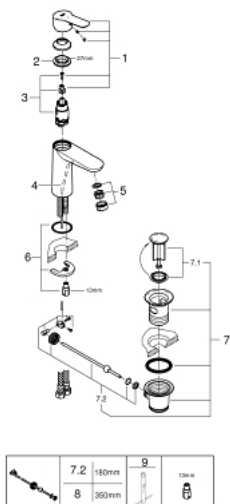

23 759 000 **BAUEDGE SINGLE-LEVER BASIN MIXER 1/2"**
M-SIZE

PRODUCT DESCRIPTION

- Colour: chrome
- single hole installation
- metal lever
- GROHE SmoothControl 28 mm ceramic cartridge
- EcoMode - cold water flow in mid-lever position saves energy
- with integrated temperature limiter
- GROHE LongLife finish
- GROHE EcoJoy - Less water, perfect flow
- maximum flow rate (at 3 bar): 5 l/min
- rapid installation system
- plastic pop-up waste set 1 1/4"
- flexible connection hoses

23 759 000 **BAUEDGE SINGLE-LEVER BASIN MIXER 1/2"**
M-SIZE

SPARE PARTS, maj 2016 – now

- 1: Lever (Spare part-nr. 46923000)
 - 2: Fitting ring (Spare part-nr. 46715000)
 - 3: Cartridge (Spare part-nr. 46580000)
 - 4: Pop-up rod (Spare part-nr. 46739000)
 - 5: Mousseur (Spare part-nr. 48159000)
 - 6: Shank mounting kit (Spare part-nr. 46249000)
 - 7: Waste set 1 1/4" (Spare part-nr. 28910000)
 - 7.1: Plug (Spare part-nr. 07182000)
 - 7.2: Eccentric rod (Spare part-nr. 07052000)
 - 8: Eccentric rod (Spare part-nr. 07341000)*
 - 9: Mounting wrench (Spare part-nr. 19017000)*
- * Optional accessories