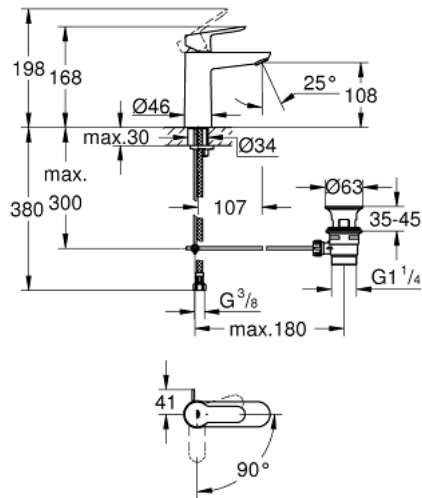

23 759 000 **BAUEDGE SINGLE-LEVER BASIN MIXER 1/2"**
M-SIZE

PRODUCT DESCRIPTION

- Colour: chrome
- single hole installation
- metal lever
- GROHE SmoothControl 28 mm ceramic cartridge
- EcoMode - cold water flow in mid-lever position saves energy
- with integrated temperature limiter
- GROHE LongLife finish
- GROHE EcoJoy - Less water, perfect flow
- maximum flow rate (at 3 bar): 5 l/min
- rapid installation system
- plastic pop-up waste set 1 1/4"
- flexible connection hoses

23 759 000 **BAUEDGE SINGLE-LEVER BASIN MIXER 1/2"**
M-SIZE

SPARE PARTS, maj 2016 – now

- 1: Lever (Spare part-nr. 46923000)
 - 2: Fitting ring (Spare part-nr. 46715000)
 - 3: Cartridge (Spare part-nr. 46580000)
 - 4: Pop-up rod (Spare part-nr. 46739000)
 - 5: Mousseur (Spare part-nr. 48159000)
 - 6: Shank mounting kit (Spare part-nr. 46249000)
 - 7: Waste set 1 1/4" (Spare part-nr. 28910000)
 - 7.1: Plug (Spare part-nr. 07182000)
 - 7.2: Eccentric rod (Spare part-nr. 07052000)
 - 8: Eccentric rod (Spare part-nr. 07341000)*
 - 9: Mounting wrench (Spare part-nr. 19017000)*
- * Optional accessories