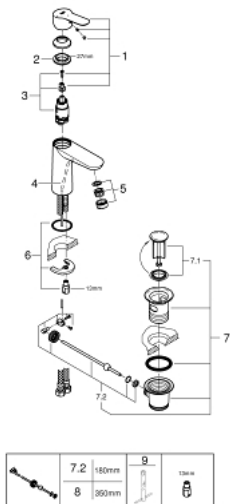

23 759 000 **BAUEDGE SINGLE-LEVER BASIN MIXER 1/2"**  
**M-SIZE**

**PRODUCT DESCRIPTION**

- Colour: chrome
- single hole installation
- metal lever
- GROHE SmoothControl 28 mm ceramic cartridge
- OpenCold - cold water flow in mid-lever position
- with integrated temperature limiter
- GROHE LongLife finish
- GROHE EcoJoy - Less water, perfect flow
- maximum flow rate (at 3 bar): 5 l/min
- rapid installation system
- plastic pop-up waste set 1 1/4"
- flexible connection hoses

23 759 000 **BAUEDGE SINGLE-LEVER BASIN MIXER 1/2"**  
**M-SIZE**

**SPARE PARTS**, maj 2016 – now

- 1: Lever (Spare part-nr. 46923000)
- 2: Fitting ring (Spare part-nr. 46715000)
- 3: Cartridge (Spare part-nr. 46580000)
- 4: Pop-up rod (Spare part-nr. 46739000)
- 5: Mousseur (Spare part-nr. 48159000)
- 6: Shank mounting kit (Spare part-nr. 46249000)
- 7: Waste set 1 1/4" (Spare part-nr. 28910000)
- 7.1: Plug (Spare part-nr. 07182000)
- 7.2: Eccentric rod (Spare part-nr. 07052000)
- 8: Eccentric rod (Spare part-nr. 07341000)\*
- 9: Mounting wrench (Spare part-nr. 19017000)\*