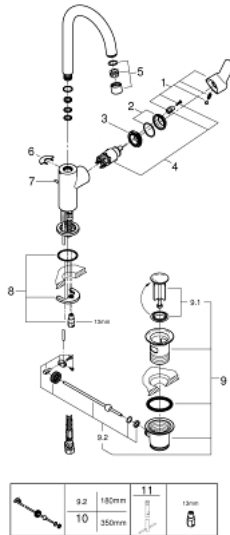

23 760 000 **BAUEDGE SINGLE-LEVER BASIN MIXER 1/2"**
L-SIZE

SPARE PARTS, december 2018 – now

- 1: Lever (Spare part-nr. 46812000)
- 2: Cap (Spare part-nr. 46581000)
- 3: Fitting ring (Spare part-nr. 46715000)
- 4: Cartridge (Spare part-nr. 46580000)
- 5: Mousseur (Spare part-nr. 13935000)
- 6: Safety ring (Spare part-nr. 4825700M)
- 7: Pop-up rod (Spare part-nr. 46739000)
- 8: Shank mounting kit (Spare part-nr. 46249000)
- 9: Waste set 1 1/4" (Spare part-nr. 28910000)
- 9.1: Plug (Spare part-nr. 07182000)
- 9.2: Eccentric rod (Spare part-nr. 07052000)
- 10: Eccentric rod (Spare part-nr. 07341000)*
- 11: Mounting wrench (Spare part-nr. 19017000)*