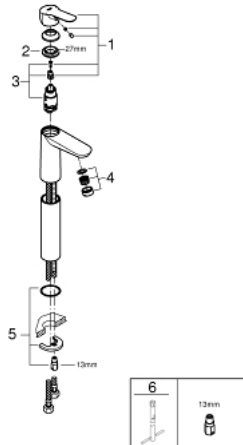

23 761 000 **BAUEDGE SINGLE-LEVER BASIN MIXER 1/2"**
XL-SIZE

PRODUCT DESCRIPTION

- Colour: chrome
- single hole installation
- for free-standing basins
- metal lever
- GROHE SmoothControl 28 mm ceramic cartridge
- GROHE LongLife finish
- GROHE EcoJoy - Less water, perfect flow
- maximum flow rate (at 3 bar): 5 l/min
- rapid installation system
- smooth body
- flexible connection hoses

23 761 000 **BAUEDGE SINGLE-LEVER BASIN MIXER 1/2"**
XL-SIZE

SPARE PARTS, maj 2016 – now

- 1: Lever (Spare part-nr. 46697000)
 - 2: Fitting ring (Spare part-nr. 46715000)
 - 3: Cartridge (Spare part-nr. 46580000)
 - 4: Mousseur (Spare part-nr. 48159000)
 - 5: Shank mounting kit (Spare part-nr. 46249000)
 - 6: Mounting wrench (Spare part-nr. 19017000)*
- * Optional accessories