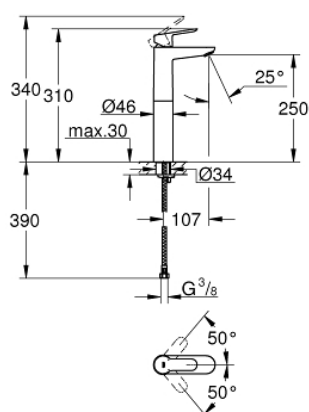

23 761 000 **BAUEDGE SINGLE-LEVER BASIN MIXER 1/2"**
XL-SIZE

PRODUCT DESCRIPTION

- Colour: chrome
- single hole installation
- for free-standing basins
- metal lever
- GROHE SmoothControl 28 mm ceramic cartridge
- GROHE LongLife finish
- GROHE EcoJoy - Less water, perfect flow
- maximum flow rate (at 3 bar): 5 l/min
- rapid installation system
- smooth body
- flexible connection hoses

23 761 000 **BAUEDGE SINGLE-LEVER BASIN MIXER 1/2"**
XL-SIZE

SPARE PARTS, maj 2016 – now

- 1: Lever (Spare part-nr. 46697000)
 - 2: Fitting ring (Spare part-nr. 46715000)
 - 3: Cartridge (Spare part-nr. 46580000)
 - 4: Mousseur (Spare part-nr. 48159000)
 - 5: Shank mounting kit (Spare part-nr. 46249000)
 - 6: Mounting wrench (Spare part-nr. 19017000)*
- * Optional accessories