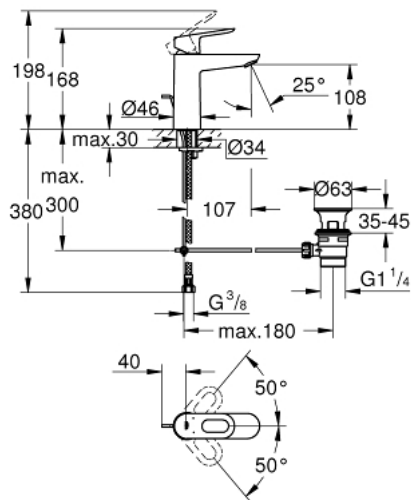

23 762 000 **BAULOO SINGLE-LEVER BASIN MIXER 1/2"**  
**M-SIZE**

**PRODUCT DESCRIPTION**

- Colour: chrome
- single hole installation
- metal lever
- GROHE SmoothControl 28 mm ceramic cartridge
- GROHE LongLife finish
- GROHE EcoJoy - Less water, perfect flow
- maximum flow rate (at 3 bar): 5 l/min
- rapid installation system
- plastic pop-up waste set 1 1/4"
- flexible connection hoses

## 23 762 000 BAULOOP SINGLE-LEVER BASIN MIXER 1/2" M-SIZE

### SPARE PARTS, maj 2016 – now

- 1: Lever (Spare part-nr. 46695000)
- 2: Fitting ring (Spare part-nr. 46715000)
- 3: Cartridge (Spare part-nr. 46580000)
- 4: Pop-up rod (Spare part-nr. 46739000)
- 5: Mousseur (Spare part-nr. 48159000)
- 6: Shank mounting kit (Spare part-nr. 46249000)
- 7: Waste set 1 1/4" (Spare part-nr. 28910000)
- 7.1: Plug (Spare part-nr. 07182000)
- 7.2: Eccentric rod (Spare part-nr. 07052000)
- 8: Eccentric rod (Spare part-nr. 07341000)\*
- 9: Mounting wrench (Spare part-nr. 19017000)\*