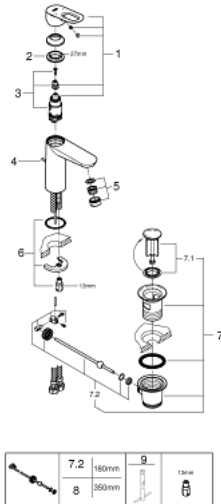

23 762 000 **BAULOO SINGLE-LEVER BASIN MIXER 1/2"**  
**M-SIZE**

**PRODUCT DESCRIPTION**

- Colour: chrome
- single hole installation
- metal lever
- GROHE SmoothControl 28 mm ceramic cartridge
- GROHE LongLife finish
- GROHE EcoJoy - Less water, perfect flow
- maximum flow rate (at 3 bar): 5 l/min
- rapid installation system
- plastic pop-up waste set 1 1/4"
- flexible connection hoses

## 23 762 000 BAULOOP SINGLE-LEVER BASIN MIXER 1/2" M-SIZE

### SPARE PARTS, maj 2016 – now

- 1: Lever (Spare part-nr. 46695000)
- 2: Fitting ring (Spare part-nr. 46715000)
- 3: Cartridge (Spare part-nr. 46580000)
- 4: Pop-up rod (Spare part-nr. 46739000)
- 5: Mousseur (Spare part-nr. 48159000)
- 6: Shank mounting kit (Spare part-nr. 46249000)
- 7: Waste set 1 1/4" (Spare part-nr. 28910000)
- 7.1: Plug (Spare part-nr. 07182000)
- 7.2: Eccentric rod (Spare part-nr. 07052000)
- 8: Eccentric rod (Spare part-nr. 07341000)\*
- 9: Mounting wrench (Spare part-nr. 19017000)\*