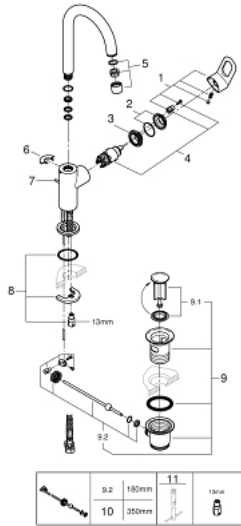

23 763 000 **BAULoop SINGLE-LEVER BASIN MIXER 1/2"**
L-SIZE

PRODUCT DESCRIPTION

- Colour: chrome
- single hole installation
- metal lever
- GROHE SmoothControl 28 mm ceramic cartridge
- GROHE LongLife finish
- GROHE EcoJoy - Less water, perfect flow
- maximum flow rate (at 3 bar): 5 l/min
- rapid installation system
- swivel tubular spout
- plastic pop-up waste set 1 1/4"
- flexible connection hoses

23 763 000 **BAULOOP SINGLE-LEVER BASIN MIXER 1/2"**
L-SIZE

SPARE PARTS, oktober 2018 – now

- 1: Lever (Spare part-nr. 46779000)
- 2: Cap (Spare part-nr. 46581000)
- 3: Fitting ring (Spare part-nr. 46715000)
- 4: Cartridge (Spare part-nr. 46580000)
- 5: Mousseur (Spare part-nr. 13935000)
- 6: Safety ring (Spare part-nr. 4825700M)
- 7: Pop-up rod (Spare part-nr. 46739000)
- 8: Shank mounting kit (Spare part-nr. 46249000)
- 9: Waste set 1 1/4" (Spare part-nr. 28910000)
- 9.1: Plug (Spare part-nr. 07182000)
- 9.2: Eccentric rod (Spare part-nr. 07052000)
- 10: Eccentric rod (Spare part-nr. 07341000)*
- 11: Mounting wrench (Spare part-nr. 19017000)*