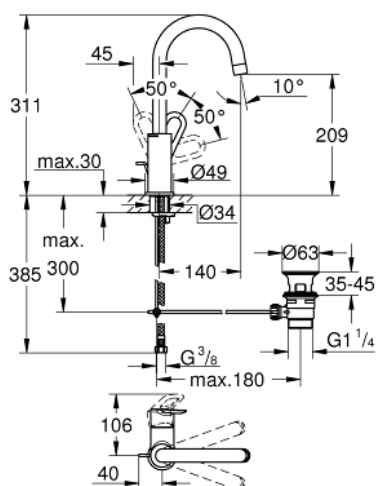

23 763 000 **BAULoop SINGLE-LEVER BASIN MIXER 1/2"**
L-SIZE

PRODUCT DESCRIPTION

- Colour: chrome
- single hole installation
- metal lever
- GROHE SmoothControl 28 mm ceramic cartridge
- GROHE LongLife finish
- GROHE EcoJoy - Less water, perfect flow
- maximum flow rate (at 3 bar): 5 l/min
- rapid installation system
- swivel tubular spout
- plastic pop-up waste set 1 1/4"
- flexible connection hoses

23 763 000 **BAULOOP SINGLE-LEVER BASIN MIXER 1/2"**
L-SIZE

SPARE PARTS, oktober 2018 – now

- 1: Lever (Spare part-nr. 46779000)
- 2: Cap (Spare part-nr. 46581000)
- 3: Fitting ring (Spare part-nr. 46715000)
- 4: Cartridge (Spare part-nr. 46580000)
- 5: Mousseur (Spare part-nr. 13935000)
- 6: Safety ring (Spare part-nr. 4825700M)
- 7: Pop-up rod (Spare part-nr. 46739000)
- 8: Shank mounting kit (Spare part-nr. 46249000)
- 9: Waste set 1 1/4" (Spare part-nr. 28910000)
- 9.1: Plug (Spare part-nr. 07182000)
- 9.2: Eccentric rod (Spare part-nr. 07052000)
- 10: Eccentric rod (Spare part-nr. 07341000)*
- 11: Mounting wrench (Spare part-nr. 19017000)*