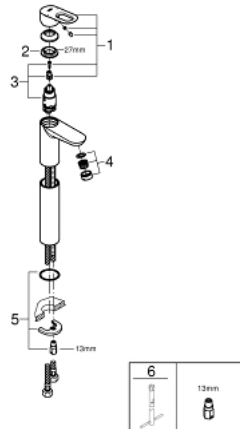

23 764 000 **BAULoop SINGLE-LEVER BASIN MIXER 1/2"**
XL-SIZE

PRODUCT DESCRIPTION

- Colour: chrome
- single hole installation
- for free-standing basins
- metal lever
- GROHE SmoothControl 28 mm ceramic cartridge
- GROHE LongLife finish
- GROHE EcoJoy - Less water, perfect flow
- maximum flow rate (at 3 bar): 5 l/min
- rapid installation system
- smooth body
- flexible connection hoses

23 764 000 **BAULOOP SINGLE-LEVER BASIN MIXER 1/2"**
XL-SIZE

SPARE PARTS, maj 2016 – now

- 1: Lever (Spare part-nr. 46695000)
 - 2: Fitting ring (Spare part-nr. 46715000)
 - 3: Cartridge (Spare part-nr. 46580000)
 - 4: Mousseur (Spare part-nr. 48159000)
 - 5: Shank mounting kit (Spare part-nr. 46249000)
 - 6: Mounting wrench (Spare part-nr. 19017000)*
- * Optional accessories