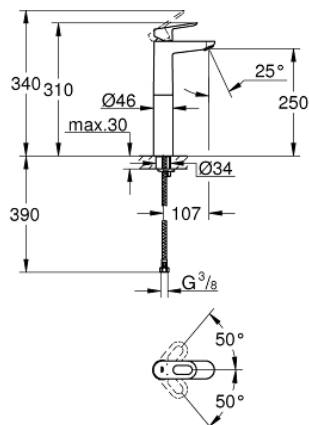

23 764 000 **BAULoop SINGLE-LEVER BASIN MIXER 1/2"**
XL-SIZE

PRODUCT DESCRIPTION

- Colour: chrome
- single hole installation
- for free-standing basins
- metal lever
- GROHE SmoothControl 28 mm ceramic cartridge
- GROHE LongLife finish
- GROHE EcoJoy - Less water, perfect flow
- maximum flow rate (at 3 bar): 5 l/min
- rapid installation system
- smooth body
- flexible connection hoses

23 764 000 **BAULOOP SINGLE-LEVER BASIN MIXER 1/2"**
XL-SIZE

SPARE PARTS, maj 2016 – now

- 1: Lever (Spare part-nr. 46695000)
 - 2: Fitting ring (Spare part-nr. 46715000)
 - 3: Cartridge (Spare part-nr. 46580000)
 - 4: Mousseur (Spare part-nr. 48159000)
 - 5: Shank mounting kit (Spare part-nr. 46249000)
 - 6: Mounting wrench (Spare part-nr. 19017000)*
- * Optional accessories