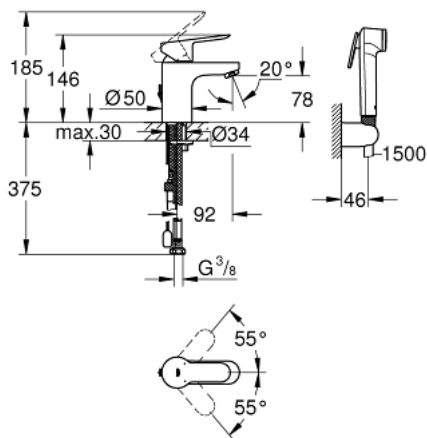

23 773 000 **START EDGE SINGLE-LEVER BASIN MIXER 1/2"**
S-SIZE

PRODUCT DESCRIPTION

- Colour: chrome
- single hole installation
- GROHE SmoothControl 35 mm ceramic cartridge
- with temperature limiter
- GROHE LongLife finish
- mousseur 5.7 l/min
- rapid installation system
- smooth body
- flexible connection hoses
- with shower set consisting of
- hand shower with integrated diverter
- wall shower holder
- shower hose

23 773 000 **START EDGE SINGLE-LEVER BASIN MIXER 1/2"**
S-SIZE

SPARE PARTS, maj 2016 – now

- 1: Lever (Spare part-nr. 46976000)
 - 2: Cap (Spare part-nr. 46492000)
 - 3: Screw coupling (Spare part-nr. 46460000)
 - 4: Cartridge (Spare part-nr. 46374000)
 - 5: Mousseur (Spare part-nr. 48159000)
 - 6: Shank mounting kit (Spare part-nr. 46671000)
 - 7: Chain (Spare part-nr. 06815000)
 - 8: Non-return valve (Spare part-nr. 06728000)
 - 8.1: Non-return valve (Spare part-nr. 08565000)
 - 9: Dirt strainer (Spare part-nr. 0700200M)
 - 10: Socket spanner (Spare part-nr. 19332000)*
 - 11: Mounting wrench (Spare part-nr. 19017000)*
- * Optional accessories