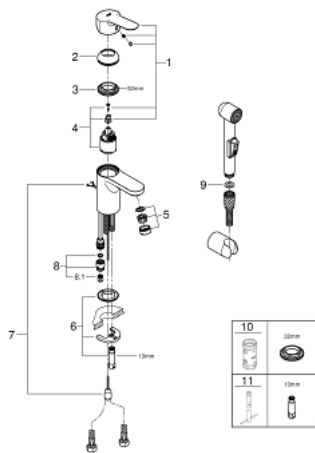

23 773 000 **START EDGE SINGLE-LEVER BASIN MIXER 1/2"**
S-SIZE

PRODUCT DESCRIPTION

- Colour: chrome
- single hole installation
- GROHE SmoothControl 35 mm ceramic cartridge
- with temperature limiter
- GROHE LongLife finish
- mousseur 5.7 l/min
- rapid installation system
- smooth body
- flexible connection hoses
- with shower set consisting of
- hand shower with integrated diverter
- wall shower holder
- shower hose

23 773 000 **START EDGE SINGLE-LEVER BASIN MIXER 1/2"**
S-SIZE

SPARE PARTS, maj 2016 – now

- 1: Lever (Spare part-nr. 46976000)
 - 2: Cap (Spare part-nr. 46492000)
 - 3: Screw coupling (Spare part-nr. 46460000)
 - 4: Cartridge (Spare part-nr. 46374000)
 - 5: Mousseur (Spare part-nr. 48159000)
 - 6: Shank mounting kit (Spare part-nr. 46671000)
 - 7: Chain (Spare part-nr. 06815000)
 - 8: Non-return valve (Spare part-nr. 06728000)
 - 8.1: Non-return valve (Spare part-nr. 08565000)
 - 9: Dirt strainer (Spare part-nr. 0700200M)
 - 10: Socket spanner (Spare part-nr. 19332000)*
 - 11: Mounting wrench (Spare part-nr. 19017000)*
- * Optional accessories