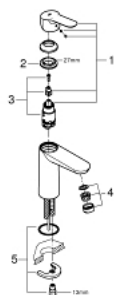

23 775 000 **START EDGE SINGLE-LEVER BASIN MIXER 1/2"**
M-SIZE

PRODUCT DESCRIPTION

- Colour: chrome
- single hole installation
- metal lever
- GROHE SmoothControl 28 mm ceramic cartridge
- GROHE LongLife finish
- mousseur 5.7 l/min
- rapid installation system
- smooth body
- waste set with push-open plug
- flexible connection hoses

23 775 000 **START EDGE SINGLE-LEVER BASIN MIXER 1/2"**
M-SIZE

SPARE PARTS, maj 2016 – now

- 1: Lever (Spare part-nr. 46697000)
 - 2: Fitting ring (Spare part-nr. 46715000)
 - 3: Cartridge (Spare part-nr. 46580000)
 - 4: Mousseur (Spare part-nr. 48159000)
 - 5: Shank mounting kit (Spare part-nr. 46249000)
 - 6: Mounting wrench (Spare part-nr. 19017000)*
- * Optional accessories