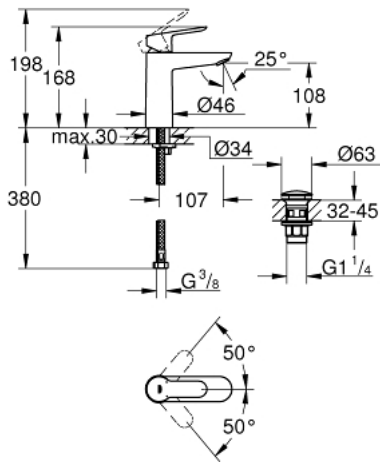

23 775 000 **START EDGE SINGLE-LEVER BASIN MIXER 1/2"**
M-SIZE

PRODUCT DESCRIPTION

- Colour: chrome
- single hole installation
- metal lever
- GROHE SmoothControl 28 mm ceramic cartridge
- GROHE LongLife finish
- mousseur 5.7 l/min
- rapid installation system
- smooth body
- waste set with push-open plug
- flexible connection hoses

23 775 000 **START EDGE SINGLE-LEVER BASIN MIXER 1/2"**
M-SIZE

SPARE PARTS, maj 2016 – now

- 1: Lever (Spare part-nr. 46697000)
 - 2: Fitting ring (Spare part-nr. 46715000)
 - 3: Cartridge (Spare part-nr. 46580000)
 - 4: Mousseur (Spare part-nr. 48159000)
 - 5: Shank mounting kit (Spare part-nr. 46249000)
 - 6: Mounting wrench (Spare part-nr. 19017000)*
- * Optional accessories