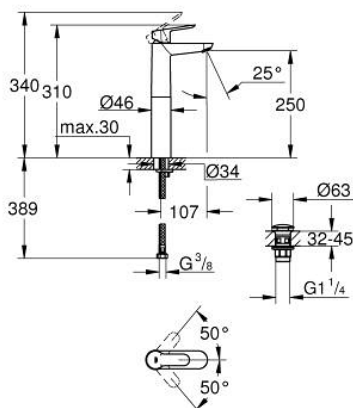

23 777 000 **START EDGE SINGLE-LEVER BASIN MIXER 1/2"**  
**XL-SIZE**

**PRODUCT DESCRIPTION**

- Colour: chrome
- single hole installation
- for free-standing basins
- metal lever
- GROHE SmoothControl 28 mm ceramic cartridge
- GROHE LongLife finish
- mousseur 5.7 l/min
- rapid installation system
- smooth body
- waste set with push-open plug
- flexible connection hoses

23 777 000 **START EDGE SINGLE-LEVER BASIN MIXER 1/2"**  
**XL-SIZE**

**SPARE PARTS**, maj 2019 – now

- 1: Lever (Spare part-nr. 46697000)
- 2: Fitting ring (Spare part-nr. 46715000)
- 3: Cartridge (Spare part-nr. 46580000)
- 4: Mousseur (Spare part-nr. 48159000)
- 5: Shank mounting kit (Spare part-nr. 46249000)
- 6: Waste set with push-open plug (Spare part-nr. 65807000)
- 7: Mounting wrench (Spare part-nr. 19017000)\*