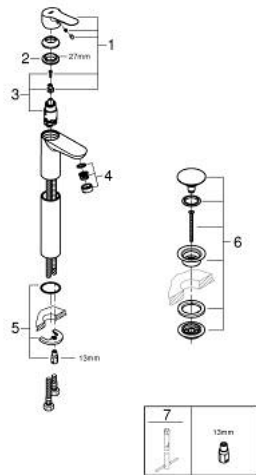

23 777 000 **START EDGE SINGLE-LEVER BASIN MIXER 1/2"**  
**XL-SIZE**

**PRODUCT DESCRIPTION**

- Colour: chrome
- single hole installation
- for free-standing basins
- metal lever
- GROHE SmoothControl 28 mm ceramic cartridge
- GROHE LongLife finish
- mousseur 5.7 l/min
- rapid installation system
- smooth body
- waste set with push-open plug
- flexible connection hoses

23 777 000 **START EDGE SINGLE-LEVER BASIN MIXER 1/2"**  
**XL-SIZE**

**SPARE PARTS**, maj 2019 – now

- 1: Lever (Spare part-nr. 46697000)
- 2: Fitting ring (Spare part-nr. 46715000)
- 3: Cartridge (Spare part-nr. 46580000)
- 4: Mousseur (Spare part-nr. 48159000)
- 5: Shank mounting kit (Spare part-nr. 46249000)
- 6: Waste set with push-open plug (Spare part-nr. 65807000)
- 7: Mounting wrench (Spare part-nr. 19017000)\*