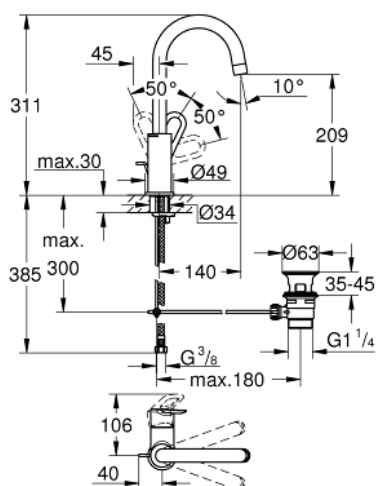

23 780 000 **START LOOP SINGLE-LEVER BASIN MIXER 1/2"**  
**L-SIZE**

**PRODUCT DESCRIPTION**

- Colour: chrome
- single hole installation
- metal lever
- GROHE SmoothControl 28 mm ceramic cartridge
- GROHE LongLife finish
- mousseur 5.7 l/min
- rapid installation system
- swivel tubular spout
- pop-up waste set 1 1/4"
- flexible connection hoses

23 780 000 **START LOOP SINGLE-LEVER BASIN MIXER 1/2"**  
**L-SIZE**

**SPARE PARTS**, december 2018 – now

- 1: Lever (Spare part-nr. 46779000)
- 2: Cap (Spare part-nr. 46581000)
- 3: Fitting ring (Spare part-nr. 46715000)
- 4: Cartridge (Spare part-nr. 46580000)
- 5: Mousseur (Spare part-nr. 13935000)
- 6: Safety ring (Spare part-nr. 4825700M)
- 7: Pop-up rod (Spare part-nr. 46739000)
- 8: Shank mounting kit (Spare part-nr. 46249000)
- 9: Waste set 1 1/4" (Spare part-nr. 28910000)
- 9.1: Plug (Spare part-nr. 07182000)
- 9.2: Eccentric rod (Spare part-nr. 07052000)
- 10: Eccentric rod (Spare part-nr. 07341000)\*
- 11: Mounting wrench (Spare part-nr. 19017000)\*