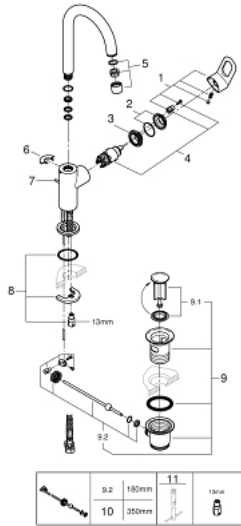

23 780 000 **START LOOP SINGLE-LEVER BASIN MIXER 1/2"**  
**L-SIZE**

**PRODUCT DESCRIPTION**

- Colour: chrome
- single hole installation
- metal lever
- GROHE SmoothControl 28 mm ceramic cartridge
- GROHE LongLife finish
- mousseur 5.7 l/min
- rapid installation system
- swivel tubular spout
- pop-up waste set 1 1/4"
- flexible connection hoses

23 780 000 **START LOOP SINGLE-LEVER BASIN MIXER 1/2"**  
**L-SIZE**

**SPARE PARTS**, december 2018 – now

- 1: Lever (Spare part-nr. 46779000)
- 2: Cap (Spare part-nr. 46581000)
- 3: Fitting ring (Spare part-nr. 46715000)
- 4: Cartridge (Spare part-nr. 46580000)
- 5: Mousseur (Spare part-nr. 13935000)
- 6: Safety ring (Spare part-nr. 4825700M)
- 7: Pop-up rod (Spare part-nr. 46739000)
- 8: Shank mounting kit (Spare part-nr. 46249000)
- 9: Waste set 1 1/4" (Spare part-nr. 28910000)
- 9.1: Plug (Spare part-nr. 07182000)
- 9.2: Eccentric rod (Spare part-nr. 07052000)
- 10: Eccentric rod (Spare part-nr. 07341000)\*
- 11: Mounting wrench (Spare part-nr. 19017000)\*