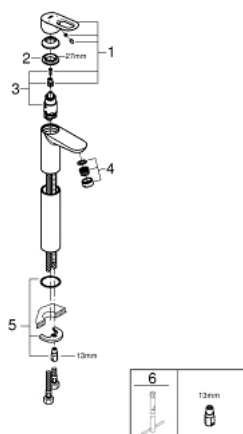

23 781 000 **START LOOP SINGLE-LEVER BASIN MIXER 1/2"**  
**XL-SIZE**

**PRODUCT DESCRIPTION**

- Colour: chrome
- single hole installation
- for free-standing basins
- metal lever
- GROHE SmoothControl 28 mm ceramic cartridge
- GROHE LongLife finish
- mousseur 5.7 l/min
- rapid installation system
- smooth body
- waste set with push-open plug
- flexible connection hoses

23 781 000 **START LOOP SINGLE-LEVER BASIN MIXER 1/2"**  
**XL-SIZE**

**SPARE PARTS**, maj 2016 – now

1: Lever (Spare part-nr. 46695000)

2: Fitting ring (Spare part-nr. 46715000)

3: Cartridge (Spare part-nr. 46580000)

4: Mousseur (Spare part-nr. 48159000)

5: Shank mounting kit (Spare part-nr. 46249000)

6: Mounting wrench (Spare part-nr. 19017000)\*

\* Optional accessories