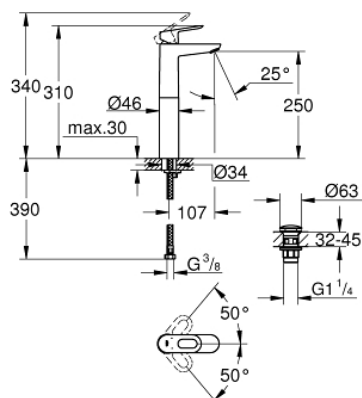

23 781 000 **START LOOP SINGLE-LEVER BASIN MIXER 1/2"**  
**XL-SIZE**

**PRODUCT DESCRIPTION**

- Colour: chrome
- single hole installation
- for free-standing basins
- metal lever
- GROHE SmoothControl 28 mm ceramic cartridge
- GROHE LongLife finish
- mousseur 5.7 l/min
- rapid installation system
- smooth body
- waste set with push-open plug
- flexible connection hoses

23 781 000 **START LOOP SINGLE-LEVER BASIN MIXER 1/2"**  
**XL-SIZE**

**SPARE PARTS**, maj 2016 – now

1: Lever (Spare part-nr. 46695000)

2: Fitting ring (Spare part-nr. 46715000)

3: Cartridge (Spare part-nr. 46580000)

4: Mousseur (Spare part-nr. 48159000)

5: Shank mounting kit (Spare part-nr. 46249000)

6: Mounting wrench (Spare part-nr. 19017000)\*

\* Optional accessories