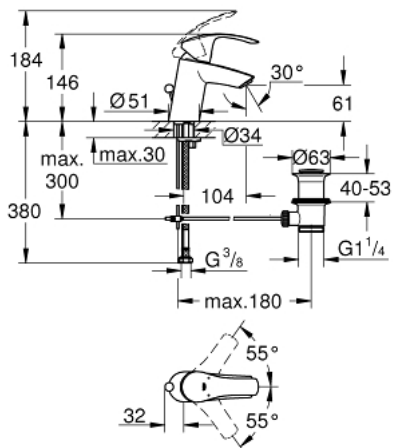

23 788 002 **EUROSMART SINGLE-LEVER BASIN MIXER 1/2"**  
**S-SIZE**

**PRODUCT DESCRIPTION**

- Colour: chrome
- single hole installation
- metal lever
- GROHE SilkMove 35 mm ceramic cartridge
- adjustable flow rate limiter
- with temperature limiter
- GROHE LongLife finish
- GROHE EcoJoy - Less water, perfect flow
- maximum flow rate (at 3 bar): 3.8 l/min
- GROHE FastFixation rapid installation system
- pop-up waste set 1 1/4"
- flexible connection hoses

23 788 002 **EUROSMART SINGLE-LEVER BASIN MIXER 1/2"**  
**S-SIZE**

**SPARE PARTS**, junij 2016 – now

- 1: Lever (Spare part-nr. 46897000)
  - 2: Cap (Spare part-nr. 46492000)
  - 3: Screw coupling (Spare part-nr. 46460000)
  - 4: Cartridge (Spare part-nr. 46374000)
  - 5: Pop-up rod (Spare part-nr. 06329000)
  - 6: Flow straightener (Spare part-nr. 42406000)
  - 7: Shank mounting kit (Spare part-nr. 46671000)
  - 8: Waste set 1 1/4" (Spare part-nr. 28910000)
  - 8.1: Plug (Spare part-nr. 07182000)
  - 8.2: Eccentric rod (Spare part-nr. 07052000)
  - 9: Socket spanner (Spare part-nr. 19332000)\*
  - 10: Mounting wrench (Spare part-nr. 19017000)\*
  - 11: Eccentric rod (Spare part-nr. 07341000)
  - 12: Water saving set (Spare part-nr. 48186000)\*
- \* Optional accessories