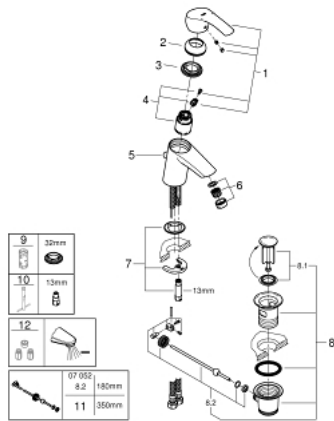

23 788 002 **EUROSMART SINGLE-LEVER BASIN MIXER 1/2"**  
**S-SIZE**

**PRODUCT DESCRIPTION**

- Colour: chrome
- single hole installation
- metal lever
- GROHE SilkMove 35 mm ceramic cartridge
- adjustable flow rate limiter
- with temperature limiter
- GROHE LongLife finish
- GROHE EcoJoy - Less water, perfect flow
- maximum flow rate (at 3 bar): 3.8 l/min
- GROHE FastFixation rapid installation system
- pop-up waste set 1 1/4"
- flexible connection hoses

23 788 002 **EUROSMART SINGLE-LEVER BASIN MIXER 1/2"**  
**S-SIZE**

**SPARE PARTS**, junij 2016 – now

- 1: Lever (Spare part-nr. 46897000)
  - 2: Cap (Spare part-nr. 46492000)
  - 3: Screw coupling (Spare part-nr. 46460000)
  - 4: Cartridge (Spare part-nr. 46374000)
  - 5: Pop-up rod (Spare part-nr. 06329000)
  - 6: Flow straightener (Spare part-nr. 42406000)
  - 7: Shank mounting kit (Spare part-nr. 46671000)
  - 8: Waste set 1 1/4" (Spare part-nr. 28910000)
  - 8.1: Plug (Spare part-nr. 07182000)
  - 8.2: Eccentric rod (Spare part-nr. 07052000)
  - 9: Socket spanner (Spare part-nr. 19332000)\*
  - 10: Mounting wrench (Spare part-nr. 19017000)\*
  - 11: Eccentric rod (Spare part-nr. 07341000)
  - 12: Water saving set (Spare part-nr. 48186000)\*
- \* Optional accessories