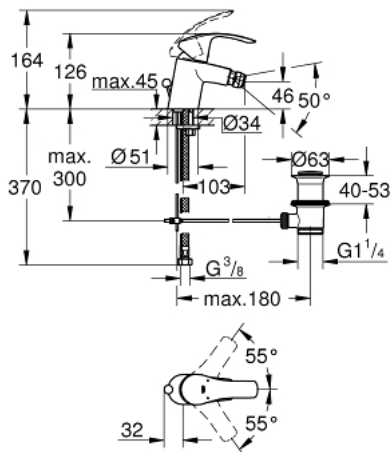

23 789 002 EUROSMART SINGLE-LEVER BIDET MIXER 1/2" S-SIZE

PRODUCT DESCRIPTION

- Colour: chrome
- single hole installation
- metal lever
- GROHE SilkMove 35 mm ceramic cartridge
- adjustable flow rate limiter
- with temperature limiter
- GROHE LongLife finish
- GROHE EcoJoy - Less water, perfect flow
- maximum flow rate (at 3 bar): 3.8 l/min
- GROHE FastFixation rapid installation system
- with ball joint
- pop-up waste set 1 1/4"
- flexible connection hoses

23 789 002 EUROSMART SINGLE-LEVER BIDET MIXER 1/2" S-SIZE

SPARE PARTS, junij 2016 – now

- 1: Lever (Spare part-nr. 46897000)
- 2: Cap (Spare part-nr. 46492000)
- 3: Screw coupling (Spare part-nr. 46460000)
- 4: Cartridge (Spare part-nr. 46374000)
- 5: Pop-up rod (Spare part-nr. 06329000)
- 6: Flow straightener (Spare part-nr. 42406000)
- 7: Shank mounting kit (Spare part-nr. 46671000)
- 8: Waste set 1 1/4" (Spare part-nr. 28910000)
- 8.1: Plug (Spare part-nr. 07182000)
- 8.2: Eccentric rod (Spare part-nr. 07052000)
- 9: Socket spanner (Spare part-nr. 19332000)*
- 10: Mounting wrench (Spare part-nr. 19017000)*
- 11: Eccentric rod (Spare part-nr. 07341000)*
- 12: Water saving set (Spare part-nr. 48186000)*