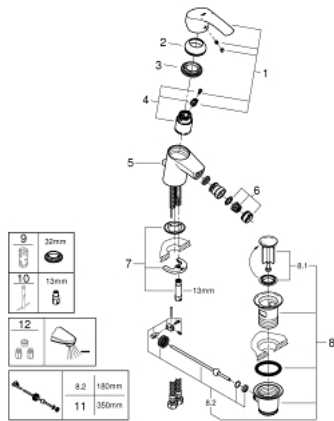

23 789 002 EUROSMART SINGLE-LEVER BIDET MIXER 1/2" S-SIZE

PRODUCT DESCRIPTION

- Colour: chrome
- single hole installation
- metal lever
- GROHE SilkMove 35 mm ceramic cartridge
- adjustable flow rate limiter
- with temperature limiter
- GROHE LongLife finish
- GROHE EcoJoy - Less water, perfect flow
- maximum flow rate (at 3 bar): 3.8 l/min
- GROHE FastFixation rapid installation system
- with ball joint
- pop-up waste set 1 1/4"
- flexible connection hoses

23 789 002 EUROSMART SINGLE-LEVER BIDET MIXER 1/2" S-SIZE

SPARE PARTS, junij 2016 – now

- 1: Lever (Spare part-nr. 46897000)
- 2: Cap (Spare part-nr. 46492000)
- 3: Screw coupling (Spare part-nr. 46460000)
- 4: Cartridge (Spare part-nr. 46374000)
- 5: Pop-up rod (Spare part-nr. 06329000)
- 6: Flow straightener (Spare part-nr. 42406000)
- 7: Shank mounting kit (Spare part-nr. 46671000)
- 8: Waste set 1 1/4" (Spare part-nr. 28910000)
- 8.1: Plug (Spare part-nr. 07182000)
- 8.2: Eccentric rod (Spare part-nr. 07052000)
- 9: Socket spanner (Spare part-nr. 19332000)*
- 10: Mounting wrench (Spare part-nr. 19017000)*
- 11: Eccentric rod (Spare part-nr. 07341000)*
- 12: Water saving set (Spare part-nr. 48186000)*