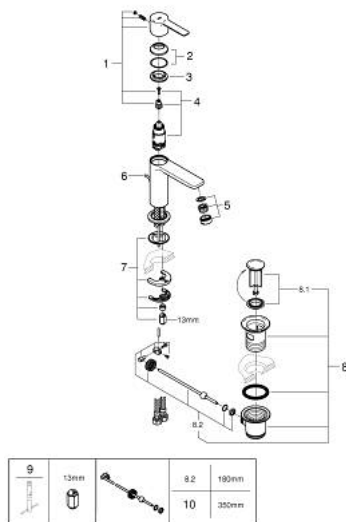

23 790 001 LINEARE SINGLE-LEVER BASIN MIXER 1/2"
XS-SIZE

PRODUCT DESCRIPTION

- Colour: chrome
- single hole installation
- metal lever
- GROHE SilkMove 28 mm ceramic cartridge
- OpenCold - cold water flow in mid-lever position
- with temperature limiter
- GROHE LongLife finish
- GROHE EcoJoy - Less water, perfect flow
- maximum flow rate (at 3 bar): 5 l/min
- SpeedClean mousseur
- GROHE FastFixation Plus installation system
- pop-up waste set 1 1/4"
- flexible connection hoses

23 790 001 LINEARE SINGLE-LEVER BASIN MIXER 1/2" XS-SIZE

SPARE PARTS, julij 2016 – now

- 1: Lever (Spare part-nr. 46981000)
- 2: Cap (Spare part-nr. 46581000)
- 3: Fitting ring (Spare part-nr. 07419000)
- 4: Cartridge (Spare part-nr. 46580000)
- 5: Mousseur (Spare part-nr. 48159000)
- 6: Pop-up rod (Spare part-nr. 46739000)
- 7: Shank mounting kit (Spare part-nr. 46645000)
- 8: Waste set 1 1/4" (Spare part-nr. 28910000)
- 8.1: Plug (Spare part-nr. 07182000)
- 8.2: Eccentric rod (Spare part-nr. 07052000)
- 9: Mounting wrench (Spare part-nr. 19017000)*
- 10: Eccentric rod (Spare part-nr. 07341000)*