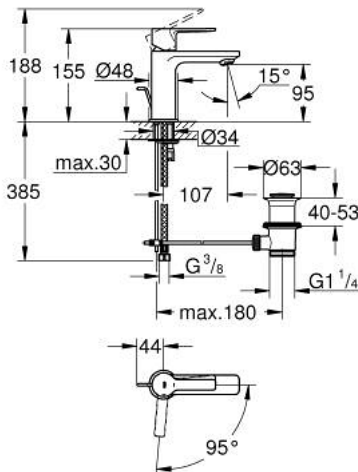

23 790 001 LINEARE SINGLE-LEVER BASIN MIXER 1/2"
XS-SIZE

PRODUCT DESCRIPTION

- Colour: chrome
- single hole installation
- metal lever
- GROHE SilkMove 28 mm ceramic cartridge
- OpenCold - cold water flow in mid-lever position
- with temperature limiter
- GROHE LongLife finish
- GROHE EcoJoy - Less water, perfect flow
- maximum flow rate (at 3 bar): 5 l/min
- SpeedClean mousseur
- GROHE FastFixation Plus installation system
- pop-up waste set 1 1/4"
- flexible connection hoses

23 790 001 LINEARE SINGLE-LEVER BASIN MIXER 1/2" XS-SIZE

SPARE PARTS, julij 2016 – now

- 1: Lever (Spare part-nr. 46981000)
- 2: Cap (Spare part-nr. 46581000)
- 3: Fitting ring (Spare part-nr. 07419000)
- 4: Cartridge (Spare part-nr. 46580000)
- 5: Mousseur (Spare part-nr. 48159000)
- 6: Pop-up rod (Spare part-nr. 46739000)
- 7: Shank mounting kit (Spare part-nr. 46645000)
- 8: Waste set 1 1/4" (Spare part-nr. 28910000)
- 8.1: Plug (Spare part-nr. 07182000)
- 8.2: Eccentric rod (Spare part-nr. 07052000)
- 9: Mounting wrench (Spare part-nr. 19017000)*
- 10: Eccentric rod (Spare part-nr. 07341000)*