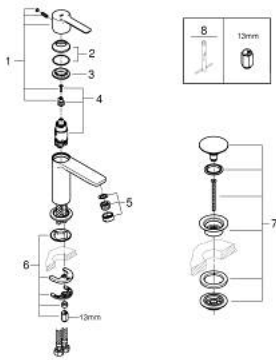

23 791 001 **LINEARE SINGLE-LEVER BASIN MIXER 1/2"**
XS-SIZE

PRODUCT DESCRIPTION

- Colour: chrome
- single hole installation
- metal lever
- GROHE SilkMove 28 mm ceramic cartridge
- with temperature limiter
- GROHE LongLife finish
- GROHE EcoJoy - Less water, perfect flow
- maximum flow rate (at 3 bar): 5 l/min
- SpeedClean mousseur
- GROHE FastFixation Plus installation system
- smooth body with push-open waste set 1 1/4"
- flexible connection hoses

23 791 001 **LINEARE SINGLE-LEVER BASIN MIXER 1/2"**
XS-SIZE

SPARE PARTS, julij 2016 – now

- 1: Lever (Spare part-nr. 46980000)
 - 2: Cap (Spare part-nr. 46581000)
 - 3: Fitting ring (Spare part-nr. 07419000)
 - 4: Cartridge (Spare part-nr. 46580000)
 - 5: Mousseur (Spare part-nr. 48159000)
 - 6: Shank mounting kit (Spare part-nr. 46645000)
 - 7: Waste set with push-open plug (Spare part-nr. 65807000)
 - 7.1: Nipple (Spare part-nr. 45986000)
 - 8: Mounting wrench (Spare part-nr. 19017000)*
- * Optional accessories