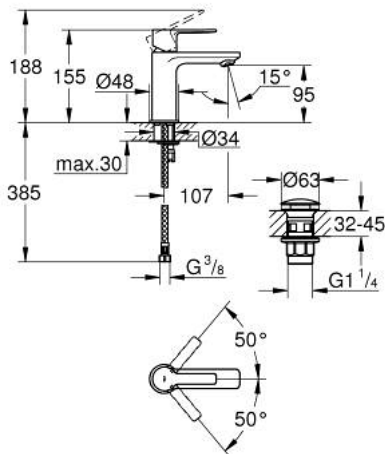

23 791 001 **LINEARE SINGLE-LEVER BASIN MIXER 1/2"**
XS-SIZE

PRODUCT DESCRIPTION

- Colour: chrome
- single hole installation
- metal lever
- GROHE SilkMove 28 mm ceramic cartridge
- with temperature limiter
- GROHE LongLife finish
- GROHE EcoJoy - Less water, perfect flow
- maximum flow rate (at 3 bar): 5 l/min
- SpeedClean mousseur
- GROHE FastFixation Plus installation system
- smooth body with push-open waste set 1 1/4"
- flexible connection hoses

23 791 001 **LINEARE SINGLE-LEVER BASIN MIXER 1/2"**
XS-SIZE

SPARE PARTS, julij 2016 – now

- 1: Lever (Spare part-nr. 46980000)
 - 2: Cap (Spare part-nr. 46581000)
 - 3: Fitting ring (Spare part-nr. 07419000)
 - 4: Cartridge (Spare part-nr. 46580000)
 - 5: Mousseur (Spare part-nr. 48159000)
 - 6: Shank mounting kit (Spare part-nr. 46645000)
 - 7: Waste set with push-open plug (Spare part-nr. 65807000)
 - 7.1: Nipple (Spare part-nr. 45986000)
 - 8: Mounting wrench (Spare part-nr. 19017000)*
- * Optional accessories