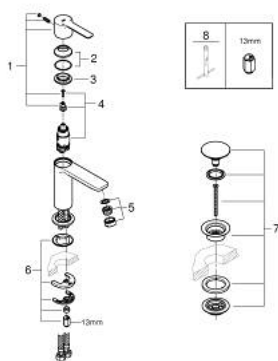

## 23 791 AL1 LINEARE SINGLE-LEVER BASIN MIXER 1/2" XS-SIZE

### PRODUCT DESCRIPTION

- Colour: brushed hard graphite
- single hole installation
- metal lever
- GROHE SilkMove 28 mm ceramic cartridge
- with temperature limiter
- GROHE LongLife finish
- GROHE EcoJoy - Less water, perfect flow
- GROHE SpeedClean mousseur 5.7 l/min
- maximum flow rate (at 3 bar): 5 l/min
- SpeedClean mousseur
- GROHE FastFixation Plus installation system
- smooth body with push-open waste set 1 1/4"
- flexible connection hoses

### SPARE PARTS, marec 2019 – now

- 1: Lever (Spare part-nr. 46980AL0)
  - 2: Cap (Spare part-nr. 46581AL0)
  - 3: Fitting ring (Spare part-nr. 07419000)
  - 4: Cartridge (Spare part-nr. 46580000)
  - 5: Mousseur (Spare part-nr. 48159AL0)
  - 6: Shank mounting kit (Spare part-nr. 46645000)
  - 7: Waste set with push-open plug (Spare part-nr. 65807AL0)
  - 8: Mounting wrench (Spare part-nr. 19017000)\*
- \* Optional accessories