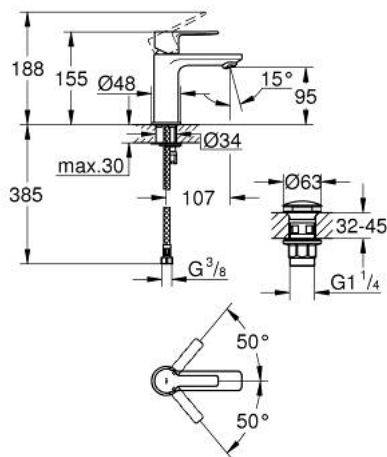

## 23 791 AL1 LINEARE SINGLE-LEVER BASIN MIXER 1/2" XS-SIZE

### PRODUCT DESCRIPTION

- Colour: brushed hard graphite
- single hole installation
- metal lever
- GROHE SilkMove 28 mm ceramic cartridge
- with temperature limiter
- GROHE LongLife finish
- GROHE EcoJoy - Less water, perfect flow
- GROHE SpeedClean mousseur 5.7 l/min
- maximum flow rate (at 3 bar): 5 l/min
- SpeedClean mousseur
- GROHE FastFixation Plus installation system
- smooth body with push-open waste set 1 1/4"
- flexible connection hoses

### SPARE PARTS, marec 2019 – now

- 1: Lever (Spare part-nr. 46980AL0)
  - 2: Cap (Spare part-nr. 46581AL0)
  - 3: Fitting ring (Spare part-nr. 07419000)
  - 4: Cartridge (Spare part-nr. 46580000)
  - 5: Mousseur (Spare part-nr. 48159AL0)
  - 6: Shank mounting kit (Spare part-nr. 46645000)
  - 7: Waste set with push-open plug (Spare part-nr. 65807AL0)
  - 8: Mounting wrench (Spare part-nr. 19017000)\*
- \* Optional accessories