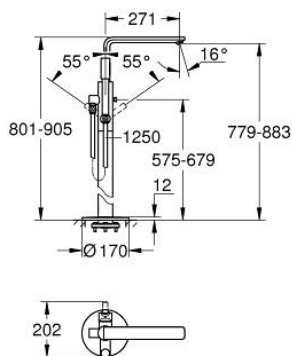

## 23 792 001 LINEARE SINGLE-LEVER BATH MIXER 1/2" FLOOR MOUNTED

### PRODUCT DESCRIPTION

- Colour: chrome
- for use with rough-in set 45 984
- without rough-in set (sold separately)
- GROHE SilkMove 35 mm ceramic cartridge
- with temperature limiter
- GROHE LongLife finish
- automatic diverter: bath/shower
- spout with mousseur
- projection 271 mm
- integrated non-return valve in the shower outlet 1/2"
- with shower holder
- metal stick hand shower
- shower hose 1250 mm
- protected against backflow
- min. recommended pressure 1.0 bar

### SPARE PARTS, julij 2016 – now

- 1: Lever (Spare part-nr. 46983000)
- 2: Cartridge (Spare part-nr. 46374000)
- 3: Mousseur (Spare part-nr. 13941000)
- 4: Dirt strainer (Spare part-nr. 0700200M)
- 5: Diverter knob (Spare part-nr. 64989000)
- 6: Diverter (Spare part-nr. 65655000)
- 7: Non-return valve (Spare part-nr. 08565000)