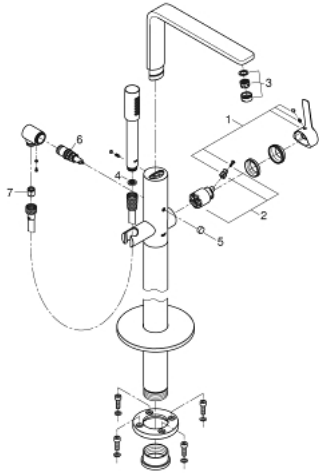

## 23 792 001 LINEARE SINGLE-LEVER BATH MIXER 1/2" FLOOR MOUNTED

### PRODUCT DESCRIPTION

- Colour: chrome
- for use with rough-in set 45 984
- without rough-in set (sold separately)
- GROHE SilkMove 35 mm ceramic cartridge
- with temperature limiter
- GROHE LongLife finish
- automatic diverter: bath/shower
- spout with mousseur
- projection 271 mm
- integrated non-return valve in the shower outlet 1/2"
- with shower holder
- metal stick hand shower
- shower hose 1250 mm
- protected against backflow
- min. recommended pressure 1.0 bar

### SPARE PARTS, julij 2016 – now

- 1: Lever (Spare part-nr. 46983000)
- 2: Cartridge (Spare part-nr. 46374000)
- 3: Mousseur (Spare part-nr. 13941000)
- 4: Dirt strainer (Spare part-nr. 0700200M)
- 5: Diverter knob (Spare part-nr. 64989000)
- 6: Diverter (Spare part-nr. 65655000)
- 7: Non-return valve (Spare part-nr. 08565000)