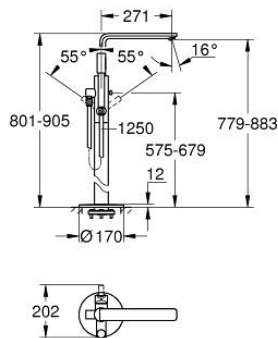

23 792 AL1 LINEARE SINGLE-LEVER BATH MIXER 1/2" FLOOR MOUNTED

PRODUCT DESCRIPTION

- Colour: brushed hard graphite
- for use with rough-in set 45 984
- without rough-in set (sold separately)
- GROHE SilkMove 35 mm ceramic cartridge
- with temperature limiter
- GROHE LongLife finish
- automatic diverter: bath/shower
- swivel spout with mousseur and stop limiter
- projection 271 mm
- integrated non-return valve in the shower outlet 1/2"
- with shower holder
- metal stick hand shower
- shower hose 1250 mm
- protected against backflow
- min. recommended pressure 1.0 bar

23 792 AL1 LINEARE SINGLE-LEVER BATH MIXER 1/2" FLOOR MOUNTED

SPARE PARTS, marec 2019 – now

- 1: Lever (Spare part-nr. 46983AL0)
- 2: Cartridge (Spare part-nr. 46374000)
- 3: Mousseur (Spare part-nr. 13941AL0)
- 4: Dirt strainer (Spare part-nr. 0700200M)
- 5: Diverter knob (Spare part-nr. 64989AL0)
- 6: Diverter (Spare part-nr. 65655AL0)
- 7: Non-return valve (Spare part-nr. 08565000)